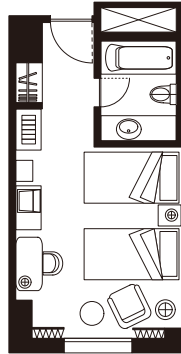

Banquet and Conference Facilities (Total of 6 rooms):

	Capacity				Area m ²
	Theater	School	Buffet	Dinner	
Eitai	900	500	800	400	700
Toyo	500	270	400	250	410
Botan	90	50	70	50	100
Kiyosumi	50	30	40	30	62
Toyosu	—	—	—	10	—
East 21 hall	1,600	1,000	2,000	1,000	1,800

Hotel East 21 Tokyo

TOKYO, JAPAN.

6-3-3 Toyo, Koto-ku, Tokyo 135-0016, Japan
 Tel: 81(3)5683-5683 Fax: 81(3)5683-5775
<http://www.hotel-east21.co.jp/english/>

Guest Rooms

Room Type	Rooms	m ²	sq.ft.
Single	126	15.0~21.0	161~226
Twin	184	27.0~31.0	291~334
Double	60	27.0~30.0	291~322.9
Deluxe	27	34.5~38.0	371~409
Suite	4	40.0~58.0	431~624
Japanese-Style	3	42.0~81.0	451~872

Single Room

210 sq.ft.(19.5m²)
 Bed Size 3'94" x 6'56"(120 x 200cm)

Twin Room

291 sq.ft.(27.0m²)
 Bed Size 3'61" x 6'56"(110 x 200cm)

Delux Twin

409 sq.ft.(38.0m²)
 Bed Size 3'61" x 6'56"(110 x 200cm)

Suite

581 sq.ft.(54.0m²)
 Bed Size 3'94" x 6'56"(120 x 200cm)