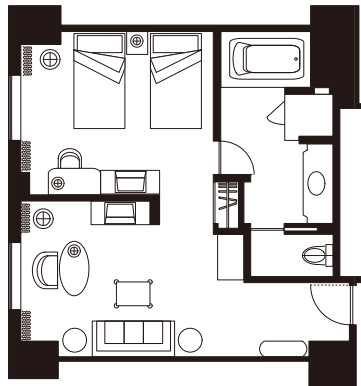

Bar & Lounges:

<i>Lobby Lounge</i>	Capacity
<i>Cocktail Lounge: Panorama</i>	73
<i>Bar: Elephant</i>	81
	44

Facilities & Services:

Rooms

- Air conditioning
- Alarm clock
- Daily newspaper
- Hair dryer
- International call
- Internet line/High-speed access
- Mini-bar/Refrigerator
- Non-smoking rooms
- Pay TV

Hotel East 21 Tokyo

TOKYO, JAPAN.

6-3-3 Toyo, Koto-ku, Tokyo 135-0016, Japan
 Tel: 81(3)5683-5683 Fax: 81(3)5683-5775
<http://www.hotel-east21.co.jp/english/>

Guest Rooms

Room Type	Rooms	m ²	sq.ft.
Single	126	15.0~21.0	161~226
Twin	184	27.0~31.0	291~334
Double	60	27.0~30.0	291~322.9
Deluxe	27	34.5~38.0	371~409
Suite	4	40.0~58.0	431~624
Japanese-Style	3	42.0~81.0	451~872

Single Room

210 sq.ft.(19.5m²)
 Bed Size 3'94" x 6'56"(120 x 200cm)

Twin Room

291 sq.ft.(27.0m²)
 Bed Size 3'61" x 6'56"(110 x 200cm)

Delux Twin

409 sq.ft.(38.0m²)
 Bed Size 3'61" x 6'56"(110 x 200cm)

Suite

581 sq.ft.(54.0m²)
 Bed Size 3'94" x 6'56"(120 x 200cm)