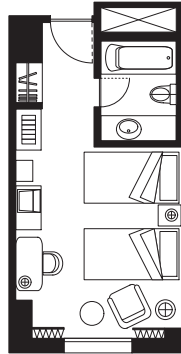

Banquet and Conference Facilities (Total of 6 rooms):

	Capacity				Area m ²
	Theater	School	Buffet	Dinner	
Eitai	900	500	800	400	700
Toyo	500	270	400	250	410
Botan	90	50	70	50	100
Kiyosumi	50	30	40	30	62
Toyosu	—	—	—	10	—
East 21 hall	1,600	1,000	2,000	1,000	1,800

Hotel East 21 Tokyo

TOKYO, JAPAN.

6-3-3 Toyo, Koto-ku, Tokyo 135-0016, Japan
 Tel: 81(3)5683-5683 Fax: 81(3)5683-5775
<http://www.hotel-east21.co.jp/English-Top/htm>

Guest Rooms

Room Type	Rooms	m ²	sq.ft.
Single	126	15.0~21.0	161~226
Twin	184	27.0~31.0	291~334
Double	60	27.0~30.0	291~322.9
Deluxe	27	34.5~38.0	371~409
Suite	4	40.0~58.0	431~624
Japanese-Style	3	42.0~81.0	451~872

Single Room

210 sq.ft.(19.5m²)
 Bed Size 3'94" x 6'56"(120 x 200cm)

Twin Room

291 sq.ft.(27.0m²)
 Bed Size 3'61" x 6'56"(110 x 200cm)

Delux Twin

409 sq.ft.(38.0m²)
 Bed Size 3'61" x 6'56"(110 x 200cm)

Suite

581 sq.ft.(54.0m²)
 Bed Size 3'94" x 6'56"(120 x 200cm)