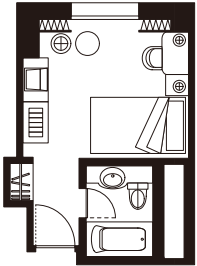

Banquet and Conference Facilities (Total of 6 rooms):

	Capacity				Area m ²
	Theater	School	Buffet	Dinner	
Eitai	900	500	800	400	700
Toyo	500	270	400	250	410
Botan	90	50	70	50	100
Kiyosumi	50	30	40	30	62
Toyosu	—	—	—	10	—
East 21 hall	1,600	1,000	2,000	1,000	1,800

Hotel East 21 Tokyo

TOKYO, JAPAN.

6-3-3 Toyo, Koto-ku, Tokyo 135-0016, Japan
 Tel: 81(3)5683-5683 Fax: 81(3)5683-5775
<http://www.hotel-east21.co.jp/english/>

Guest Rooms

Room Type	Rooms	m ²	sq.ft.
Single	126	15.0~21.0	161~226
Twin	184	27.0~31.0	291~334
Double	60	27.0~30.0	291~322.9
Deluxe	27	34.5~38.0	371~409
Suite	4	40.0~58.0	431~624
Japanese-Style	3	42.0~81.0	451~872

Single Room

210 sq.ft.(19.5m²)
 Bed Size 3'94" x 6'56"(120 x 200cm)

Twin Room

291 sq.ft.(27.0m²)
 Bed Size 3'61" x 6'56"(110 x 200cm)

Delux Twin

409 sq.ft.(38.0m²)
 Bed Size 3'61" x 6'56"(110 x 200cm)

Suite

581 sq.ft.(54.0m²)
 Bed Size 3'94" x 6'56"(120 x 200cm)