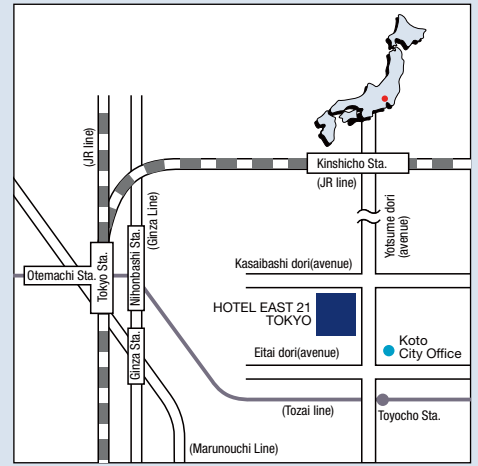

Hotel East 21 Tokyo
 6-3-3 Toyo, Koto-ku, Tokyo
 135-0016, Japan
 Tel.81(3)5683-5683 Fax.81(3)5683-5775
 http://www.hotel-east21.co.jp/english/

General Information: *Check-In:* 14:00 *Check-Out:* 11:00
Credit Cards Accepted: AMEX, MASTER, JCB, DC, VISA, DINERS, UC
Guest Rooms: 404
Buildings: 21 stories
Established: September 1992

Location: The Hotel is located in Koto ward, in the eastern part of Tokyo 10 minutes by car from Ginza, Nihonbashi and Akihabara Shopping districts.

Access: New Tokyo International Airport (Narita): 60 minutes by car or limousine bus
 Tokyo International Airport (Haneda): 20 minutes by car
 Tokyo Central Station: 15 minutes by car
 Toyocho Station (Tozai Line): 7 minutes on foot