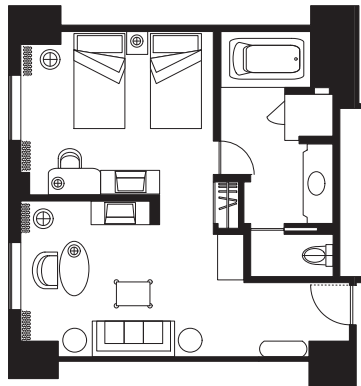

Bar & Lounges:

	Capacity
<i>Lobby Lounge</i>	73
<i>Cocktail Lounge: Panorama</i>	81
<i>Bar: Elephant</i>	44

Facilities & Services:

Rooms

- Air conditioning
- Alarm clock
- Daily newspaper
- Hair dryer
- International call
- Internet line/High-speed access
- Mini-bar/Refrigerator
- Non-smoking rooms
- Pay TV

Hotel East 21 Tokyo

TOKYO, JAPAN.

6-3-3 Toyo, Koto-ku, Tokyo 135-0016, Japan
 Tel: 81(3)5683-5683 Fax: 81(3)5683-5775
<http://www.hotel-east21.co.jp/English-Top/htm>

Guest Rooms

Room Type	Rooms	m ²	sq.ft.
Single	126	15.0~21.0	161~226
Twin	184	27.0~31.0	291~334
Double	60	27.0~30.0	291~322.9
Deluxe	27	34.5~38.0	371~409
Suite	4	40.0~58.0	431~624
Japanese-Style	3	42.0~81.0	451~872

Single Room

210 sq.ft.(19.5m²)
 Bed Size 3'94" x 6'56"(120 x 200cm)

Twin Room

291 sq.ft.(27.0m²)
 Bed Size 3'61" x 6'56"(110 x 200cm)

Delux Twin

409 sq.ft.(38.0m²)
 Bed Size 3'61" x 6'56"(110 x 200cm)

Suite

581 sq.ft.(54.0m²)
 Bed Size 3'94" x 6'56"(120 x 200cm)