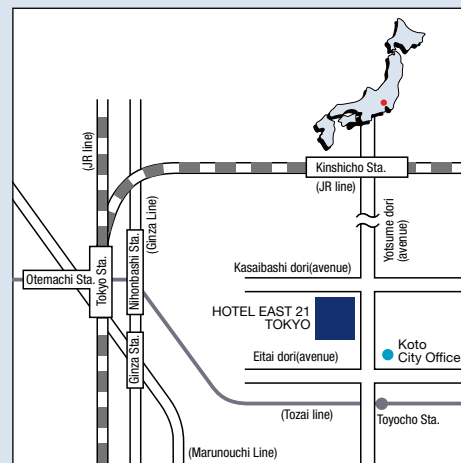

Hotel East 21 Tokyo
6-3-3 Toyo, Koto-ku, Tokyo
135-0016, Japan
Tel.81(3)5683-5683 Fax.81(3)5683-5775
<http://www.hotel-east21.co.jp/english/>

General Information: *Check-In:* 14:00 *Check-Out:* 11:00
Credit Cards Accepted: AMEX, MASTER, JCB, DC, VISA, DINERS, UC
Guest Rooms: 404
Buildings: 21 stories
Established: September 1992

Location: The Hotel is located in Koto ward, in the eastern part of Tokyo 10 minutes by car from Ginza, Nihonbashi and Akihabara Shopping districts.

Access: New Tokyo International Airport (Narita): 60 minutes by car or limousine bus
Tokyo International Airport (Haneda): 20 minutes by car
Tokyo Central Station: 15 minutes by car
Toyocho Station (Tozai Line): 7 minutes on foot