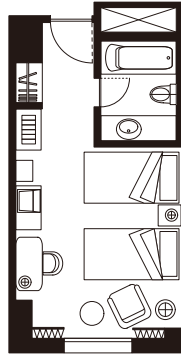

Banquet and Conference Facilities (Total of 6 rooms):

	Capacity				Area m ²
	Theater	School	Buffet	Dinner	
Eitai	900	500	800	400	700
Toyo	500	270	400	250	410
Botan	90	50	70	50	100
Kiyosumi	50	30	40	30	62
Toyosu	—	—	—	10	—
East 21 hall	1,600	1,000	2,000	1,000	1,800

Hotel East 21 Tokyo

TOKYO, JAPAN.

6-3-3 Toyo, Koto-ku, Tokyo 135-0016, Japan
 Tel: 81(3)5683-5683 Fax: 81(3)5683-5775
<http://www.hotel-east21.co.jp/english/>

Guest Rooms

Room Type	Rooms	m ²	sq.ft.
Single	126	15.0~21.0	161~226
Twin	184	27.0~31.0	291~334
Double	60	27.0~30.0	291~322.9
Deluxe	27	34.5~38.0	371~409
Suite	4	40.0~58.0	431~624
Japanese-Style	3	42.0~81.0	451~872

Single Room

210 sq.ft.(19.5m²)
 Bed Size 3'94" x 6'56"(120 x 200cm)

Twin Room

291 sq.ft.(27.0m²)
 Bed Size 3'61" x 6'56"(110 x 200cm)

Delux Twin

409 sq.ft.(38.0m²)
 Bed Size 3'61" x 6'56"(110 x 200cm)

Suite

581 sq.ft.(54.0m²)
 Bed Size 3'94" x 6'56"(120 x 200cm)