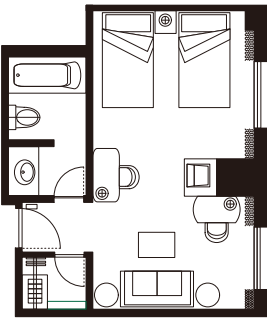

Banquet and Conference Facilities (Total of 6 rooms):

	Capacity				Area m ²
	Theater	School	Buffet	Dinner	
Eitai	900	500	800	400	700
Toyo	500	270	400	250	410
Botan	90	50	70	50	100
Kiyosumi	50	30	40	30	62
Toyosu	—	—	—	10	—
East 21 hall	1,600	1,000	2,000	1,000	1,800

Hotel East 21 Tokyo

TOKYO, JAPAN.

6-3-3 Toyo, Koto-ku, Tokyo 135-0016, Japan
 Tel: 81(3)5683-5683 Fax: 81(3)5683-5775
<http://www.hotel-east21.co.jp/english/>

Guest Rooms

Room Type	Rooms	m ²	sq.ft.
Single	126	15.0~21.0	161~226
Twin	184	27.0~31.0	291~334
Double	60	27.0~30.0	291~322.9
Deluxe	27	34.5~38.0	371~409
Suite	4	40.0~58.0	431~624
Japanese-Style	3	42.0~81.0	451~872

Single Room

210 sq.ft.(19.5m²)
 Bed Size 3'94" x 6'56"(120 x 200cm)

Twin Room

291 sq.ft.(27.0m²)
 Bed Size 3'61" x 6'56"(110 x 200cm)

Delux Twin

409 sq.ft.(38.0m²)
 Bed Size 3'61" x 6'56"(110 x 200cm)

Suite

581 sq.ft.(54.0m²)
 Bed Size 3'94" x 6'56"(120 x 200cm)