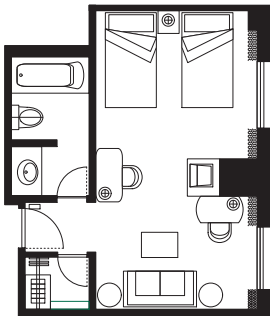

Hotel East 21 Tokyo

TOKYO, JAPAN.

6-3-3 Toyo, Koto-ku, Tokyo 135-0016, Japan
 Tel: 81(3)5683-5683 Fax: 81(3)5683-5775
<http://www.hotel-east21.co.jp/English-Top/htm>

Guest Rooms

Room Type	Rooms	m ²	sq.ft.
Single	126	15.0~21.0	161~226
Twin	184	27.0~31.0	291~334
Double	60	27.0~30.0	291~322.9
Deluxe	27	34.5~38.0	371~409
Suite	4	40.0~58.0	431~624
Japanese-Style	3	42.0~81.0	451~872

Single Room

210 sq.ft.(19.5m²)
 Bed Size 3'94" x 6'56"(120 x 200cm)

Twin Room

291 sq.ft.(27.0m²)
 Bed Size 3'61" x 6'56"(110 x 200cm)

Delux Twin

409 sq.ft.(38.0m²)
 Bed Size 3'61" x 6'56"(110 x 200cm)

Suite

581 sq.ft.(54.0m²)
 Bed Size 3'94" x 6'56"(120 x 200cm)