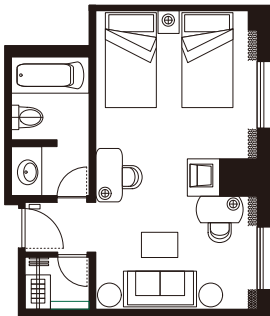

Banquet and Conference Facilities (Total of 6 rooms):

	Capacity				Area m ²
	Theater	School	Buffet	Dinner	
Eitai	900	500	800	400	700
Toyo	500	270	400	250	410
Botan	90	50	70	50	100
Kiyosumi	50	30	40	30	62
Toyosu	—	—	—	10	—
East 21 hall	1,600	1,000	2,000	1,000	1,800

Hotel East 21 Tokyo

TOKYO, JAPAN.

6-3-3 Toyo, Koto-ku, Tokyo 135-0016, Japan
 Tel: 81(3)5683-5683 Fax: 81(3)5683-5775
<http://www.hotel-east21.co.jp/english/>

Guest Rooms

Room Type	Rooms	m ²	sq.ft.
Single	126	15.0~21.0	161~226
Twin	184	27.0~31.0	291~334
Double	60	27.0~30.0	291~322.9
Deluxe	27	34.5~38.0	371~409
Suite	4	40.0~58.0	431~624
Japanese-Style	3	42.0~81.0	451~872

Single Room

210 sq.ft.(19.5m²)
 Bed Size 3'94" x 6'56"(120 x 200cm)

Twin Room

291 sq.ft.(27.0m²)
 Bed Size 3'61" x 6'56"(110 x 200cm)

Delux Twin

409 sq.ft.(38.0m²)
 Bed Size 3'61" x 6'56"(110 x 200cm)

Suite

581 sq.ft.(54.0m²)
 Bed Size 3'94" x 6'56"(120 x 200cm)