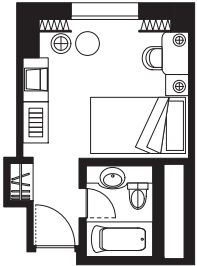

Hotel East 21 Tokyo

TOKYO, JAPAN.

6-3-3 Toyo, Koto-ku, Tokyo 135-0016, Japan
 Tel: 81(3)5683-5683 Fax: 81(3)5683-5775
<http://www.hotel-east21.co.jp/English-Top/htm>

Guest Rooms

Room Type	Rooms	m ²	sq.ft.
Single	126	15.0~21.0	161~226
Twin	184	27.0~31.0	291~334
Double	60	27.0~30.0	291~322.9
Deluxe	27	34.5~38.0	371~409
Suite	4	40.0~58.0	431~624
Japanese-Style	3	42.0~81.0	451~872

Single Room

210 sq.ft.(19.5m²)
 Bed Size 3'94" x 6'56"(120 x 200cm)

Twin Room

291 sq.ft.(27.0m²)
 Bed Size 3'61" x 6'56"(110 x 200cm)

Delux Twin

409 sq.ft.(38.0m²)
 Bed Size 3'61" x 6'56"(110 x 200cm)

Suite

581 sq.ft.(54.0m²)
 Bed Size 3'94" x 6'56"(120 x 200cm)