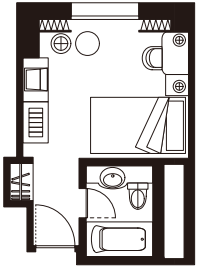

Banquet and Conference Facilities (Total of 6 rooms):

	Capacity				Area m ²
	Theater	School	Buffet	Dinner	
Eitai	900	500	800	400	700
Toyo	500	270	400	250	410
Botan	90	50	70	50	100
Kiyosumi	50	30	40	30	62
Toyosu	—	—	—	10	—
East 21 hall	1,600	1,000	2,000	1,000	1,800

Hotel East 21 Tokyo

TOKYO, JAPAN.

6-3-3 Toyo, Koto-ku, Tokyo 135-0016, Japan
 Tel: 81(3)5683-5683 Fax: 81(3)5683-5775
<http://www.hotel-east21.co.jp/english/>

Guest Rooms

Room Type	Rooms	m ²	sq.ft.
Single	126	15.0~21.0	161~226
Twin	184	27.0~31.0	291~334
Double	60	27.0~30.0	291~322.9
Deluxe	27	34.5~38.0	371~409
Suite	4	40.0~58.0	431~624
Japanese-Style	3	42.0~81.0	451~872

Single Room

210 sq.ft.(19.5m²)
 Bed Size 3'94" x 6'56"(120 x 200cm)

Twin Room

291 sq.ft.(27.0m²)
 Bed Size 3'61" x 6'56"(110 x 200cm)

Delux Twin

409 sq.ft.(38.0m²)
 Bed Size 3'61" x 6'56"(110 x 200cm)

Suite

581 sq.ft.(54.0m²)
 Bed Size 3'94" x 6'56"(120 x 200cm)