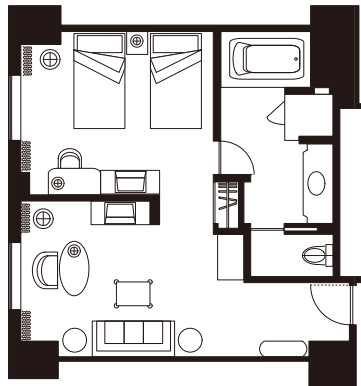

Bar & Lounges:

<i>Lobby Lounge</i>	Capacity	73
<i>Cocktail Lounge: Panorama</i>		81
<i>Bar: Elephant</i>		44

Facilities & Services:

Rooms

- Air conditioning
- Alarm clock
- Daily newspaper
- Hair dryer
- International call
- Internet line/High-speed access
- Mini-bar/Refrigerator
- Non-smoking rooms
- Pay TV

Hotel East 21 Tokyo

TOKYO, JAPAN.

6-3-3 Toyo, Koto-ku, Tokyo 135-0016, Japan
 Tel: 81(3)5683-5683 Fax: 81(3)5683-5775
<http://www.hotel-east21.co.jp/english/>

Guest Rooms

Room Type	Rooms	m ²	sq.ft.
Single	126	15.0~21.0	161~226
Twin	184	27.0~31.0	291~334
Double	60	27.0~30.0	291~322.9
Deluxe	27	34.5~38.0	371~409
Suite	4	40.0~58.0	431~624
Japanese-Style	3	42.0~81.0	451~872

Single Room

210 sq.ft.(19.5m²)
 Bed Size 3'94" x 6'56"(120 x 200cm)

Twin Room

291 sq.ft.(27.0m²)
 Bed Size 3'61" x 6'56"(110 x 200cm)

Delux Twin

409 sq.ft.(38.0m²)
 Bed Size 3'61" x 6'56"(110 x 200cm)

Suite

581 sq.ft.(54.0m²)
 Bed Size 3'94" x 6'56"(120 x 200cm)