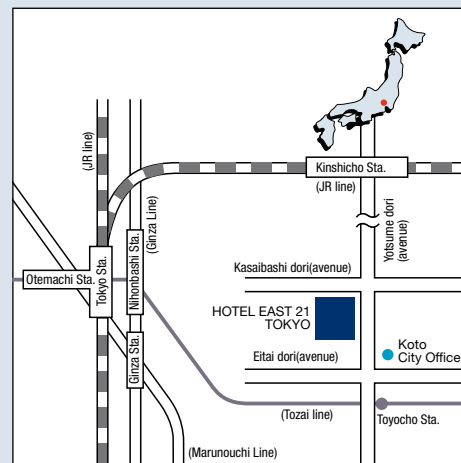

Hotel East 21 Tokyo
 6-3-3 Toyo, Koto-ku, Tokyo
 135-0016, Japan
 Tel.81(3)5683-5683 Fax.81(3)5683-5775
<http://www.hotel-east21.co.jp/English-Top.htm>

General Information: *Check-In:* 14:00 *Check-Out:* 11:00
Credit Cards Accepted: AMEX, MASTER, JCB, DC, VISA, DINERS, UC
Guest Rooms: 404
Buildings: 21 stories
Established: September 1992

Location: The Hotel is located in Koto ward, in the eastern part of Tokyo 10 minutes by car from Ginza, Nihonbashi and Akihabara Shopping districts.

Access: New Tokyo International Airport (Narita): 60 minutes by car or limousine bus
 Tokyo International Airport (Haneda): 20 minutes by car
 Tokyo Central Station: 15 minutes by car
 Toyocho Station (Tozai Line): 7 minutes on foot