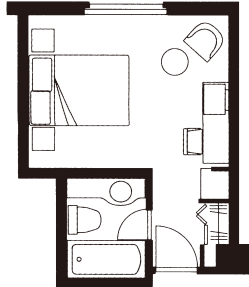

Room Type	Rooms	sq.ft.	m ²
Standard Twin	69	98.4	30
Standard Double	11	82.0	25
Japanese Room	3	196.9	60
Suite	3	196.9	60
Corner Twin	8	147.6	45
Corner Double	2	147.6	45
Handicapped Room	1	98.4	30

Standard Twin Room

98.4sq.ft. (30m²)
 Bed Size 3'94" x 6'56"

Standard Double Room

82.0 sq.ft. (25m²)
 Bed Size 5'91" x 6'56"

Corner Twin

147.6 sq.ft. (45m²)
 Bed Size 3'94" x 6'56"

Flooring Suite

196.9 sq.ft. (60m²)
 Bed Size 3'94" x 6'56"