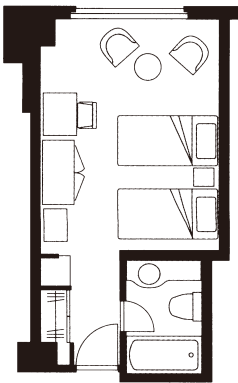

Forest Inn Showakan

TOKYO, JAPAN.

Showa-no-Mori, Akishima, Tokyo 196-8601, Japan
 Tel: 81(42)542-1234 Fax: 81(42)542-6000
<http://www.showakan.co.jp/english/> e-mail: rooms.fis@showa-aircraft.co.jp

Guest Rooms

Room Type	Rooms	sq.ft.	m ²
Standard Twin	69	98.4	30
Standard Double	11	82.0	25
Japanese Room	3	196.9	60
Suite	3	196.9	60
Corner Twin	8	147.6	45
Corner Double	2	147.6	45
Handicapped Room	1	98.4	30

Standard Twin Room

98.4sq.ft. (30m²)
 Bed Size 3'94" x 6'56"

Standard Double Room

82.0 sq.ft. (25m²)
 Bed Size 5'91" x 6'56"

Corner Twin

147.6 sq.ft. (45m²)
 Bed Size 3'94" x 6'56"

Flooring Suite

196.9 sq.ft. (60m²)
 Bed Size 3'94" x 6'56"