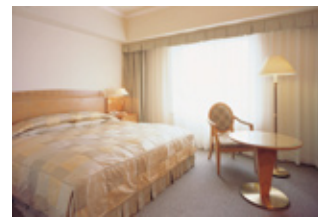

Room Type	Rooms	sq.ft.	m ²
Standard Twin	69	98.4	30
Standard Double	11	82.0	25
Japanese Room	3	196.9	60
Suite	3	196.9	60
Corner Twin	8	147.6	45
Corner Double	2	147.6	45
Handicapped Room	1	98.4	30

Standard Twin Room

98.4sq.ft. (30m²)
 Bed Size 3'94" x 6'56"

Standard Double Room

82.0 sq.ft. (25m²)
 Bed Size 5'91" x 6'56"

Corner Twin

147.6 sq.ft. (45m²)
 Bed Size 3'94" x 6'56"

Flooring Suite

196.9 sq.ft. (60m²)
 Bed Size 3'94" x 6'56"