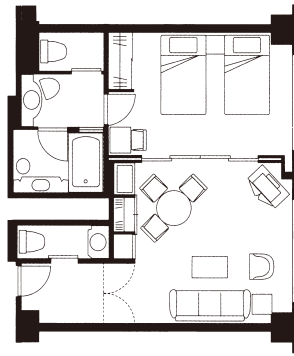

Room Type	Rooms	sq.ft.	m ²
Standard Twin	69	98.4	30
Standard Double	11	82.0	25
Japanese Room	3	196.9	60
Suite	3	196.9	60
Corner Twin	8	147.6	45
Corner Double	2	147.6	45
Handicapped Room	1	98.4	30

Standard Twin Room

98.4sq.ft. (30m²)
 Bed Size 3'94" x 6'56"

Standard Double Room

82.0 sq.ft. (25m²)
 Bed Size 5'91" x 6'56"

Corner Twin

147.6 sq.ft. (45m²)
 Bed Size 3'94" x 6'56"

Flooring Suite

196.9 sq.ft. (60m²)
 Bed Size 3'94" x 6'56"