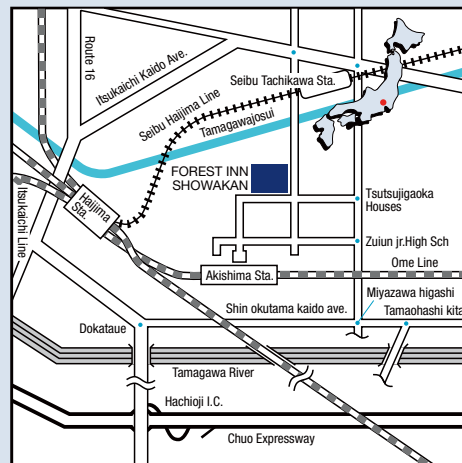

Forest Inn Showakan
 Showa-no-Mori, Akishima, Tokyo
 196-8601, Japan
 Tel.81(42)542-1234 Fax.81(42)542-6000
 http://www.showakan.co.jp/english/
 e-mail: rooms.fis@showa-aircraft.co.jp

General Information: *Check-In: 15:00 Check-Out: 12:00*
Credit Cards Accepted: VISA, JCB, AMEX, DINERS
Guest Rooms: 98
Buildings: Main Building (10 stories); Banquet Building (2 stories)
Established: November 1998

Location: Tucked away in the lush green woods of Showa-no-Mori on the outskirts of Tokyo.

Access: By car: Chuo Expressway: 20 minutes from Hachioji Interchange; 30 minutes from Kunitachi/Fuchu Interchange
 By train: 1 hour by express train from Tokyo Central Station by JR Chuo Line; Oume Line. 7-minute walk from North Exit of Akishima Station (JR Oume Line) *Suttle bus from North Exit of Akishima Station is also available.