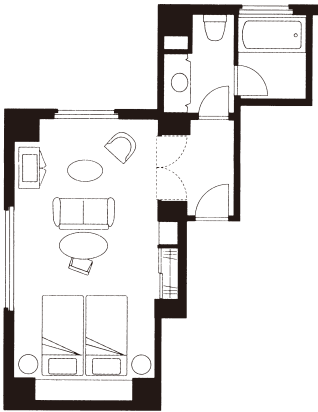

Room Type	Rooms	sq.ft.	m ²
Standard Twin	69	98.4	30
Standard Double	11	82.0	25
Japanese Room	3	196.9	60
Suite	3	196.9	60
Corner Twin	8	147.6	45
Corner Double	2	147.6	45
Handicapped Room	1	98.4	30

Standard Twin Room

98.4sq.ft. (30m²)
 Bed Size 3'94" x 6'56"

Standard Double Room

82.0 sq.ft. (25m²)
 Bed Size 5'91" x 6'56"

Corner Twin

147.6 sq.ft. (45m²)
 Bed Size 3'94" x 6'56"

Flooring Suite

196.9 sq.ft. (60m²)
 Bed Size 3'94" x 6'56"