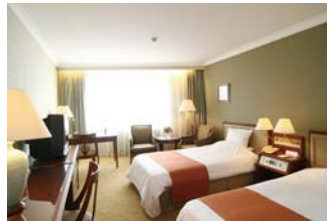

Facilities & Services:

Rooms

Air conditioning
Luxurious marble bathroom with bath shower
Separate writing desk
Radio & TV with satellite programs (CNN, CNBC, HBO, ESPN, etc.)
IDD, DDD, local call and voice mail
In-room high speed internet access
In-room fax machine partially, on request
In-room safe
In-room mini-bar
Tea-making facility
Bathrobe, hair-dryer and scale in bathroom
Purified & drinkable tap water

Standard Single Room

312.2 sq.ft. (29m²)
 Bed Size 140 x 205cm

Standard Twin Room

344.5~387.5 sq.ft. (32~36m²)
 Bed Size 120 x 205cm

Deluxe Twin Room

387.5 sq.ft. (36m²)
 Bed Size 120 x 205cm

Deluxe Double Room