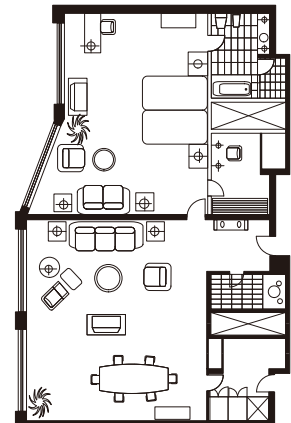

Garden Suite

1399.4 sq.ft. (130m²)
Bed Size 120 x 205cm