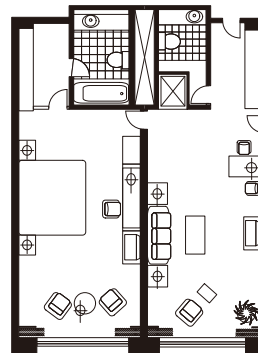

Deluxe Suite

764.3 sq.ft. (71m²)
Bed Size 200 x 205cm