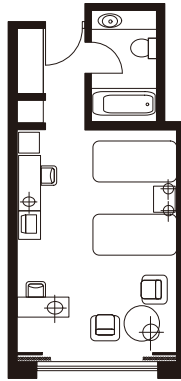

### Rooms

- Air conditioning
- Luxurious marble bathroom with bath shower
- Separate writing desk
- Radio & TV with satellite programs (CNN, CNBC, HBO, ESPN, etc.)
- IDD, DDD, local call and voice mail
- In-room high speed internet access
- In-room fax machine partially, on request
- In-room safe
- In-room mini-bar
- Tea-making facility
- Bathrobe, hair-dryer and scale in bathroom
- Purified & drinkable tap water

## Guest Rooms

Room Type	Rooms	sq.ft.	m <sup>2</sup>
Standard	211	312.2~387.5	29~36
Deluxe	166	312.2~387.5	29~36
Executive	64	312.5~387.5	29~36
Junior Suite	13	602.8	56
Standard / Deluxe Suite	8 / 8	764.2	71
Garden Suite	4	1399.4	130
Royal Suite	1	2325.1	216
Presidential Suite	1	3078.6	286
Family Suite	2	581.3~764.2	54~71

### Standard Single Room

312.2 sq.ft. (29m<sup>2</sup>)  
Bed Size 140 x 205cm

### Standard Twin Room

344.5~387.5 sq.ft. (32~36m<sup>2</sup>)  
Bed Size 120 x 205cm