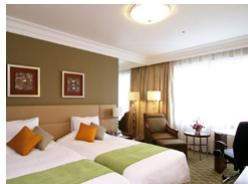

Executive Double Room City View

344.4 sq.ft. (32m²)
Bed Size 180 x 205cm