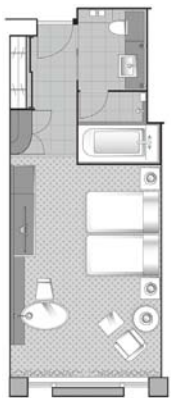

Facilities & Services:

Rooms

Air conditioning
Luxurious marble bathroom with bath shower
Separate writing desk
Radio & TV with satellite programs (CNN, CNBC, HBO, ESPN, etc.)
IDD, DDD, local call and voice mail
In-room high speed internet access
In-room fax machine partially, on request
In-room safe
In-room mini-bar
Tea-making facility
Bathrobe, hair-dryer and scale in bathroom
Purified & drinkable tap water

Guest Rooms

| Room Type | Rooms | sq.ft. | m ² |
|-------------------------|-------|-------------|----------------|
| Standard | 215 | 312.2~387.5 | 29~36 |
| Deluxe | 166 | 312.2~387.5 | 29~36 |
| Executive | 64 | 312.5~387.5 | 29~36 |
| Junior Suite | 13 | 602.8 | 56 |
| Standard / Deluxe Suite | 8 / 8 | 764.2 | 71 |
| Garden Suite | 4 | 1399.4 | 130 |
| Royal Suite | 1 | 2325.1 | 216 |
| Presidential Suite | 1 | 3078.6 | 286 |
| Family Suite | 12 | 581.3~764.2 | 54~71 |

Standard Single Room

312.2 sq.ft. (29m²)
 Bed Size 140 x 205cm

Standard Twin Room

344.5~387.5 sq.ft. (32~36m²)
 Bed Size 120 x 205cm

Deluxe Twin Room

387.5 sq.ft. (36m²)
 Bed Size 120 x 205cm

Deluxe Double Room

344.4~387.5 sq.ft. (32~36m²)
 Bed Size 180 x 205cm

Deluxe Suite

764.3 sq.ft. (71m²)
 Bed Size 200 x 205cm

Garden Suite

1399.4 sq.ft. (130m²)
 Bed Size 120 x 205cm