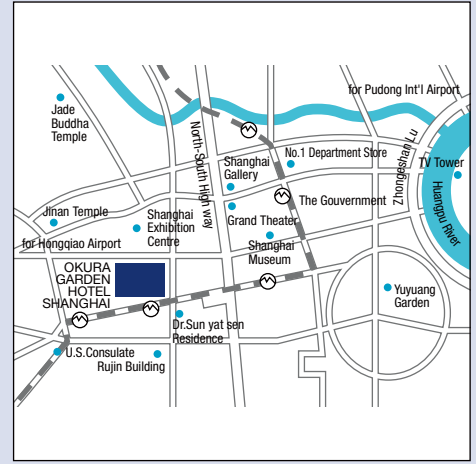

Okura Garden Hotel Shanghai

Okura Garden Hotel Shanghai
58 Mao Ming Road (S.), Shanghai, 200020,
People's Republic of China
Tel.86(21)6415-1111 Fax.86(21)6415-8866
http://www.gardenhotelshanghai.com/
e-mail: rmresv@gardenhotelshanghai.com

General Information: *Check-In:* 14:00 *Check-Out:* 12:00
Credit Cards Accepted: AMEX, VISA, MASTER, DINERS, JCB
Guest Rooms: 492
Buildings: Main Building (33 stories); Annex (3 stories)
Established: March 1990

Location: The hotel is located in the heart of Shanghai, on the ground of the former French Club, adjoining the Hui Hai Road(m.) business and shopping district.

Access: Hong Qiao International Airport: 15 minutes by car
Pudong Internation Airport: 50 minutes by car
Shanghai Railway Station: 10 minutes by car
Subway Station (Shan Xi Road(s.)): 2 minutes on foot

Restaurants:	Capacity	Bars:	Capacity
<i>Japanese:</i> Yamazato (Private rooms available)	120	Oasis	130
<i>Chinese:</i> Bai Yu Lan (Private rooms available)	100	Ye Lai Xiang	55
<i>French Cuisine:</i> Continental Room	42	Sky Bar	61
<i>Coffee Shop:</i> Rose (w/buffet Breakfast)	168		
<i>Teppanyaki:</i> Sazanka	26		

Facilities & Services:

Rooms

Air conditioning
Luxurious marble bathroom with bath shower
Separate writing desk
Radio & TV with satellite programs (CNN, CNBC, HBO, ESPN, etc.)
IDD, DDD, local call and voice mail
In-room high speed internet access
In-room fax machine partially, on request
In-room safe
In-room mini-bar
Tea-making facility
Bathrobe, hair-dryer and scale in bathroom
Purified & drinkable tap water

Services

Currency exchange
In-house doctor
Laundry/Valet service
Massage
Room service (24hours)
Safe-deposit box

Other Facilities

Barber shop
Beauty shop
Business center
(w/private meeting room, tour arrangement, tickets service, translation, copying and offering mobile phone, meeting room and Computer Room (Including Japanese version) equipment rental service.)
MITSUKOSHI (shop)
Newsstand
Parking lot (150 cars)
Shuttle bus to airport
Travel agency counter

Recreation

Health Club
(w/gym, indoor swimming pool, sauna, massage, tennis court, etc.)

Banquet and Conference Facilities (Total of 11 rooms):

	Capacity			Area	
	Theater	Banquet	Reception	m²	sq.ft.
Grand Ball Room	550	350	600	625	6727
Jasmine	130	100	180	320	3445
Dragon	90	60	80	200	2153
Carnation	65	40	60	95	1023

For reservations and further information, please contact your nearest Okura Hotels & Resorts Office:

Continental U.S.A. / Canada Toll-free: 1-800-526-2281 / U.S.A. Office Tel: 1-303-404-2137, Fax: 1-303-404-2146 / U.K., France, Germany Toll-free: 00-800-6587-2737
Europe Office (Amsterdam) Tel: 31-20-678-7496, Fax: 31-20-678-7493 / Hong Kong Office Tel: 852-2895-1717, Fax: 852-2895-1909 / Taipei Office Tel: 886-2-2779-0501, Fax: 886-2-2779-0502
Seoul Office Tel: 82-2-766-5959 Fax: 82-2-766-0942

GDS Code : OC/LW