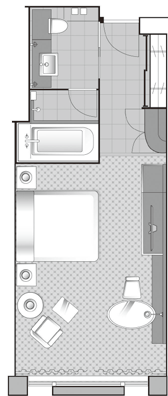

Executive Double Room Garden View

381.5 sq.ft. (36m²)
Bed Size 180 x 205cm