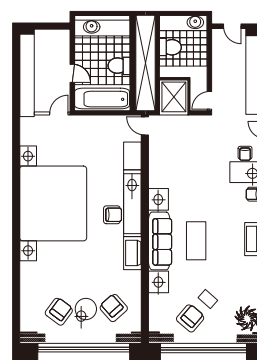

Standard Single Room

312.2 sq.ft. (29m²)
 Bed Size 140 x 205cm

Standard Twin Room

344.5~387.5 sq.ft. (32~36m²)
 Bed Size 120 x 205cm

Deluxe Twin Room

387.5 sq.ft. (36m²)
 Bed Size 120 x 205cm

Deluxe Double Room

344.4~387.5 sq.ft. (32~36m²)
 Bed Size 180 x 205cm

Deluxe Suite

764.3 sq.ft. (71m²)
 Bed Size 200 x 205cm

Garden Suite

1399.4 sq.ft. (130m²)
 Bed Size 120 x 205cm