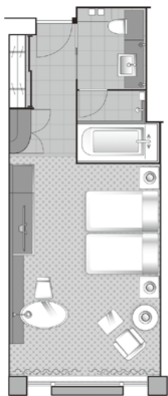

### Rooms

- Air conditioning
- Luxurious marble bathroom with bath shower
- Separate writing desk
- Radio & TV with satellite programs (CNN, CNBC, HBO, ESPN, etc.)
- IDD, DDD, local call and voice mail
- In-room high speed internet access
- In-room fax machine partially, on request
- In-room safe
- In-room mini-bar
- Tea-making facility
- Bathrobe, hair-dryer and scale in bathroom
- Purified & drinkable tap water

### Standard Single Room

312.2 sq.ft. (29m<sup>2</sup>)  
Bed Size 140 x 205cm

### Standard Twin Room

344.5~387.5 sq.ft. (32~36m<sup>2</sup>)  
Bed Size 120 x 205cm

### Executive Double Room City View

344.4 sq.ft. (32m<sup>2</sup>)  
Bed Size 180 x 205cm