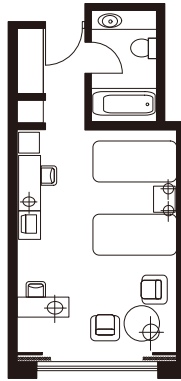

Facilities & Services:

Rooms

Air conditioning
Luxurious marble bathroom with bath shower
Separate writing desk
Radio & TV with satellite programs (CNN, CNBC, HBO, ESPN, etc.)
IDD, DDD, local call and voice mail
In-room high speed internet access
In-room fax machine partially, on request
In-room safe
In-room mini-bar
Tea-making facility
Bathrobe, hair-dryer and scale in bathroom
Purified & drinkable tap water

Guest Rooms

| Room Type | Rooms | sq.ft. | m ² |
|-------------------------|-------|-------------|----------------|
| Standard | 215 | 312.2~387.5 | 29~36 |
| Deluxe | 166 | 312.2~387.5 | 29~36 |
| Executive | 64 | 312.5~387.5 | 29~36 |
| Junior Suite | 13 | 602.8 | 56 |
| Standard / Deluxe Suite | 8 / 8 | 764.2 | 71 |
| Garden Suite | 4 | 1399.4 | 130 |
| Royal Suite | 1 | 2325.1 | 216 |
| Presidential Suite | 1 | 3078.6 | 286 |
| Family Suite | 12 | 581.3~764.2 | 54~71 |

Standard Single Room

312.2 sq.ft. (29m²)
 Bed Size 140 x 205cm

Standard Twin Room

344.5~387.5 sq.ft. (32~36m²)
 Bed Size 120 x 205cm

Deluxe Twin Room

387.5 sq.ft. (36m²)
 Bed Size 120 x 205cm

Deluxe Double Room

344.4~387.5 sq.ft. (32~36m²)
 Bed Size 180 x 205cm

Deluxe Suite

764.3 sq.ft. (71m²)
 Bed Size 200 x 205cm

Garden Suite

1399.4 sq.ft. (130m²)
 Bed Size 120 x 205cm