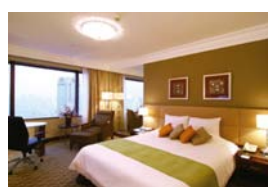

Facilities & Services:

Rooms

Air conditioning
Luxurious marble bathroom with bath shower
Separate writing desk
Radio & TV with satellite programs (CNN, CNBC, HBO, ESPN, etc.)
IDD, DDD, local call and voice mail
In-room high speed internet access
In-room fax machine partially, on request
In-room safe
In-room mini-bar
Tea-making facility
Bathrobe, hair-dryer and scale in bathroom
Purified & drinkable tap water

Standard Single Room

312.2 sq.ft. (29m²)
 Bed Size 140 x 205cm

Standard Twin Room

344.5~387.5 sq.ft. (32~36m²)
 Bed Size 120 x 205cm

Deluxe Twin Room

387.5 sq.ft. (36m²)
 Bed Size 120 x 205cm

Deluxe Double Room

344.4~387.5 sq.ft. (32~36m²)
 Bed Size 180 x 205cm

Deluxe Suite

764.3 sq.ft. (71m²)
 Bed Size 200 x 205cm

Garden Suite

1399.4 sq.ft. (130m²)
 Bed Size 120 x 205cm