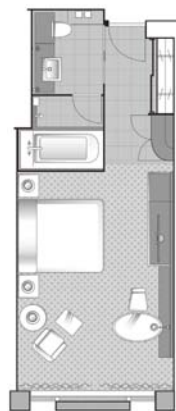

Facilities & Services:

Rooms

Air conditioning
Luxurious marble bathroom with bath shower
Separate writing desk
Radio & TV with satellite programs (CNN, CNBC, HBO, ESPN, etc.)
IDD, DDD, local call and voice mail
In-room high speed internet access
In-room fax machine partially, on request
In-room safe
In-room mini-bar
Tea-making facility
Bathrobe, hair-dryer and scale in bathroom
Purified & drinkable tap water

Guest Rooms

| Room Type | Rooms | sq.ft. | m ² |
|-------------------------|-------|-------------|----------------|
| Standard | 215 | 312.2~387.5 | 29~36 |
| Deluxe | 166 | 312.2~387.5 | 29~36 |
| Executive | 64 | 312.5~387.5 | 29~36 |
| Junior Suite | 13 | 602.8 | 56 |
| Standard / Deluxe Suite | 8 / 8 | 764.2 | 71 |
| Garden Suite | 4 | 1399.4 | 130 |
| Royal Suite | 1 | 2325.1 | 216 |
| Presidential Suite | 1 | 3078.6 | 286 |
| Family Suite | 12 | 581.3~764.2 | 54~71 |

Standard Single Room

312.2 sq.ft. (29m²)
 Bed Size 140 x 205cm

Standard Twin Room

344.5~387.5 sq.ft. (32~36m²)
 Bed Size 120 x 205cm

Deluxe Twin Room

387.5 sq.ft. (36m²)
 Bed Size 120 x 205cm

Deluxe Double Room

344.4~387.5 sq.ft. (32~36m²)
 Bed Size 180 x 205cm

Deluxe Suite

764.3 sq.ft. (71m²)
 Bed Size 200 x 205cm

Garden Suite

1399.4 sq.ft. (130m²)
 Bed Size 120 x 205cm