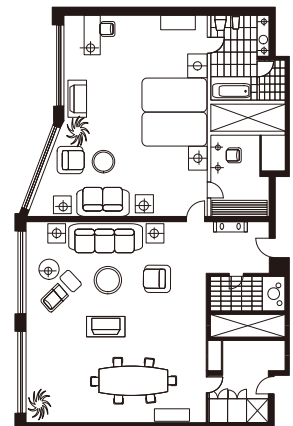

Facilities & Services:

Rooms

Air conditioning
Luxurious marble bathroom with bath shower
Separate writing desk
Radio & TV with satellite programs (CNN, CNBC, HBO, ESPN, etc.)
IDD, DDD, local call and voice mail
In-room high speed internet access
In-room fax machine partially, on request
In-room safe
In-room mini-bar
Tea-making facility
Bathrobe, hair-dryer and scale in bathroom
Purified & drinkable tap water

Guest Rooms

| Room Type | Rooms | sq.ft. | m ² |
|-------------------------|-------|-------------|----------------|
| Standard | 215 | 312.2~387.5 | 29~36 |
| Deluxe | 166 | 312.2~387.5 | 29~36 |
| Executive | 64 | 312.5~387.5 | 29~36 |
| Junior Suite | 13 | 602.8 | 56 |
| Standard / Deluxe Suite | 8 / 8 | 764.2 | 71 |
| Garden Suite | 4 | 1399.4 | 130 |
| Royal Suite | 1 | 2325.1 | 216 |
| Presidential Suite | 1 | 3078.6 | 286 |
| Family Suite | 12 | 581.3~764.2 | 54~71 |

Standard Single Room

312.2 sq.ft. (29m²)
 Bed Size 140 x 205cm

Standard Twin Room

344.5~387.5 sq.ft. (32~36m²)
 Bed Size 120 x 205cm

Deluxe Twin Room

387.5 sq.ft. (36m²)
 Bed Size 120 x 205cm

Deluxe Double Room

344.4~387.5 sq.ft. (32~36m²)
 Bed Size 180 x 205cm

Deluxe Suite

764.3 sq.ft. (71m²)
 Bed Size 200 x 205cm

Garden Suite

1399.4 sq.ft. (130m²)
 Bed Size 120 x 205cm