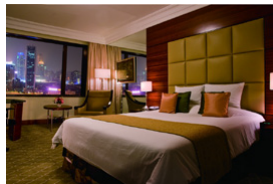

Executive Double Room Garden View

381.5 sq.ft. (36m²)
Bed Size 180 x 205cm