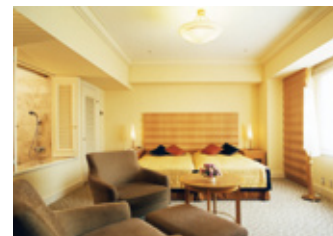

Superior

473sq.ft. (44m²)
Bed Size 3'61" x 6'66" (110 x 203cm)

Deluxe

473sq.ft. (44m²)
Bed Size 3'61" x 6'66" (110 x 203cm)

Japanese Style

473sq.ft. (44m²)
Futon Size 3'28" x 6'56" (100 x 200cm)

Junior Suite