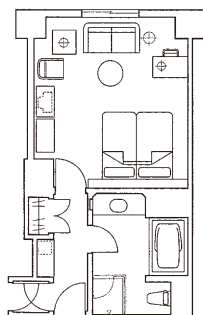

Hotel Okura Tokyo Bay

TOKYO, JAPAN.

1-8 Maihama, Urayasu, Chiba 279-8585, Japan
Tel: 81(47)355-3333 Fax: 81(47)355-3366

<http://www.okura.com/hotels/tokyobay/> e-mail: info@okuratokyobay.net

Guest Rooms

Room Type	Rooms	sq.ft.	m ₂
Superior	162	473	44
Deluxe	196	473	44
Executive	13	473	44
Japanese Style	12	473	44
Japanese Suite	3	657	61
Junior Suite	12	570-603	53-56
Deluxe Junior Suite	18	570-603	53-56
Senior Suite	4	667	62
Executive Suite	6	764	71
Royal Suite	1	1991	185

Superior

473sq.ft. (44m²)
Bed Size 3'61" x 6'66" (110 x 203cm)

Deluxe

473sq.ft. (44m²)
Bed Size 3'61" x 6'66" (110 x 203cm)

Japanese Style

473sq.ft. (44m²)
Futon Size 3'28" x 6'56" (100 x 200cm)

Junior Suite

603sq.ft. (56m²)
Bed Size 3'61" x 6'66" (110 x 203cm)

Senior Suite

667sq.ft. (62m²)
Bed Size 3'61" x 6'66" (110 x 203cm)