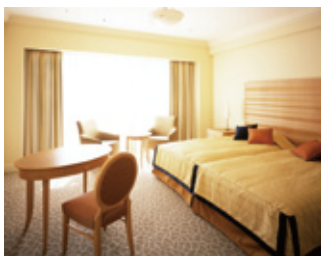

Superior

473sq.ft. (44m²)
Bed Size 3'61" x 6'66" (110 x 203cm)

Deluxe

473sq.ft. (44m²)
Bed Size 3'61" x 6'66" (110 x 203cm)

Japanese Style

473sq.ft. (44m²)
Futon Size 3'28" x 6'56" (100 x 200cm)

Junior Suite