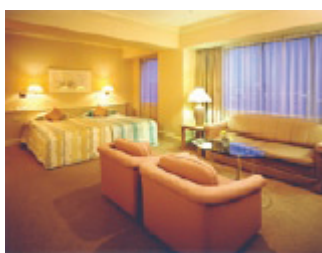

Superior

473sq.ft. (44m²)
Bed Size 3'61" x 6'66" (110 x 203cm)

Deluxe

473sq.ft. (44m²)
Bed Size 3'61" x 6'66" (110 x 203cm)

Japanese Style

473sq.ft. (44m²)
Futon Size 3'28" x 6'56" (100 x 200cm)

Junior Suite

603sq.ft. (56m²)
Bed Size 3'61" x 6'66" (110 x 203cm)

Senior Suite

667sq.ft. (62m²)
Bed Size 3'61" x 6'66" (110 x 203cm)