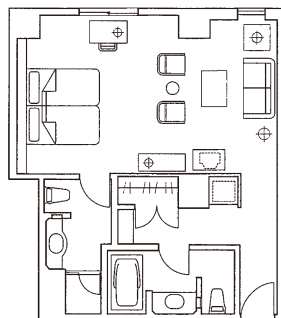

Superior

473sq.ft. (44m²)
Bed Size 3'61" x 6'66" (110 x 203cm)

Deluxe

473sq.ft. (44m²)
Bed Size 3'61" x 6'66" (110 x 203cm)

Japanese Style

473sq.ft. (44m²)
Futon Size 3'28" x 6'56" (100 x 200cm)

Junior Suite

603sq.ft. (56m²)
Bed Size 3'61" x 6'66" (110 x 203cm)

Senior Suite

667sq.ft. (62m²)
Bed Size 3'61" x 6'66" (110 x 203cm)