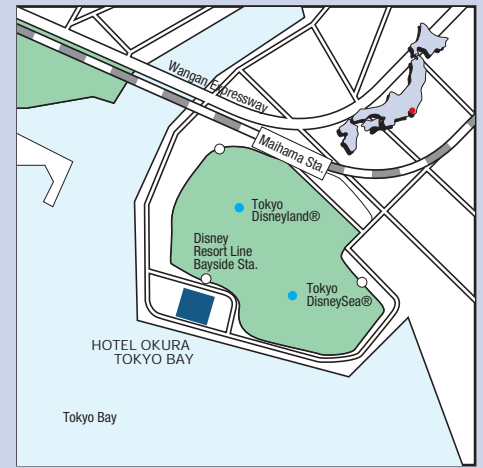

Hotel Okura

TOKYO BAY

Hotel Okura Tokyo Bay
1-8 Maihama, Urayasu, Chiba
279-8585, Japan
Tel.81(47)355-3333 Fax.81(47)355-3366
http://www.okuratokyobay.net/
e-mail: info@okuratokyobay.net

General Information:

Check-In: 15:00 **Check-Out:** 12:00
Credit Cards Accepted: AMEX, UC, DC, VISA, JCB, DINERS, MASTER, etc.
Guest Rooms: 427
Buildings: 11 stories
Established: 1988

Location:

An elegant south European-style courtyard leads to Hotel Okura Tokyo Bay, a refined urban resort situated near Tokyo Disneyland® and Tokyo DisneySea®, and just a 20-minute drive from both the city center and the Makuhari Messe exhibition complex.

Access:

By JR: Take JR Keiyo Line to Maihama Station (about 15 minutes from Tokyo Central Station)
Transfer to the Disney Resort Line monorail to Bayside-Station(the second stop)
By car: 10 minutes from the Urayasu or Kasai exit of the Tokyo Wangan Expressway