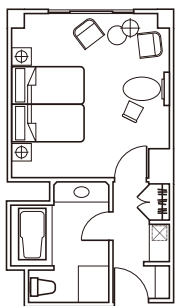

Hotel Okura Tokyo Bay

TOKYO, JAPAN.

1-8 Maihama, Urayasu, Chiba 279-8585, Japan
Tel: 81(47)355-3333 Fax: 81(47)355-3366

<http://www.okura.com/hotels/tokyobay/> e-mail: info@okuratokyobay.net

Guest Rooms

Room Type	Rooms	sq.ft.	m ₂
Superior	162	473	44
Deluxe	196	473	44
Executive	13	473	44
Japanese Style	12	473	44
Japanese Suite	3	657	61
Junior Suite	12	570-603	53-56
Deluxe Junior Suite	18	570-603	53-56
Senior Suite	4	667	62
Executive Suite	6	764	71
Royal Suite	1	1991	185

Superior

473sq.ft. (44m²)
Bed Size 3'61" x 6'66" (110 x 203cm)

Deluxe

473sq.ft. (44m²)
Bed Size 3'61" x 6'66" (110 x 203cm)

Japanese Style

473sq.ft. (44m²)
Futon Size 3'28" x 6'56" (100 x 200cm)

Junior Suite