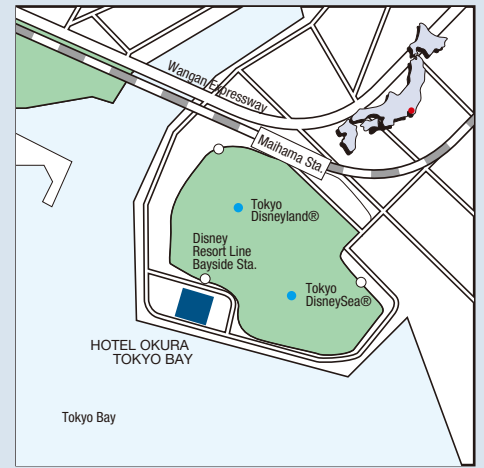

Hotel Okura

TOKYO BAY

Hotel Okura Tokyo Bay
 1-8 Maihama, Urayasu, Chiba
 279-8585, Japan
 Tel.81(47)355-3333 Fax.81(47)355-3366
 http://www.okura.com/hotels/tokyobay/
 e-mail: info@okuratokyobay.net

General Information:

Check-In: 15:00 *Check-Out:* 12:00
Credit Cards Accepted: AMEX, UC, DC, VISA, JCB, DINERS, MASTER, etc.
Guest Rooms: 427
Buildings: 11 stories
Established: 1988

Location:

An elegant south European-style courtyard leads to Hotel Okura Tokyo Bay, a refined urban resort situated near Tokyo Disneyland® and Tokyo DisneySea®, and just a 20-minute drive from both the city center and the Makuhari Messe exhibition complex.

Access:

By JR: Take JR Keiyo Line to Maihama Station (about 15 minutes from Tokyo Central Station)
 Transfer to the Disney Resort Line monorail to Bayside-Station(the second stop)
 By car: 10 minutes from the Urayasu or Kasai exit of the Tokyo Wangan Expressway