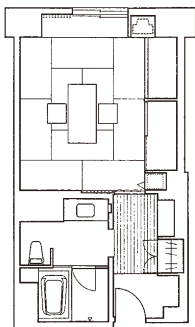

Superior

473sq.ft. (44m²)
Bed Size 3'61" x 6'66" (110 x 203cm)

Deluxe

473sq.ft. (44m²)
Bed Size 3'61" x 6'66" (110 x 203cm)

Japanese Style

473sq.ft. (44m²)
Futon Size 3'28" x 6'56" (100 x 200cm)

Junior Suite

603sq.ft. (56m²)
Bed Size 3'61" x 6'66" (110 x 203cm)

Senior Suite

667sq.ft. (62m²)
Bed Size 3'61" x 6'66" (110 x 203cm)