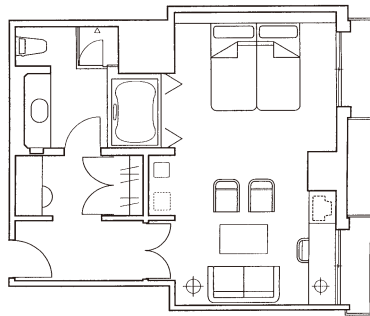

Superior

473sq.ft. (44m²)
Bed Size 3'61" x 6'66" (110 x 203cm)

Deluxe

473sq.ft. (44m²)
Bed Size 3'61" x 6'66" (110 x 203cm)

Japanese Style

473sq.ft. (44m²)
Futon Size 3'28" x 6'56" (100 x 200cm)

Junior Suite

603sq.ft. (56m²)
Bed Size 3'61" x 6'66" (110 x 203cm)

Senior Suite

667sq.ft. (62m²)
Bed Size 3'61" x 6'66" (110 x 203cm)