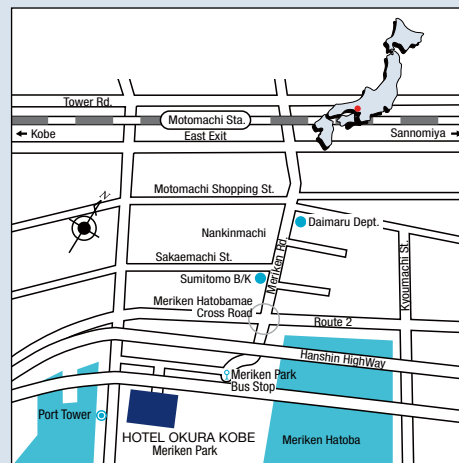

General Information: *Check-In:* 15:00 *Check-Out:* 12:00
Credit Cards Accepted: VISA, DINERS, JCB, AMEX
Guest Rooms: 475
Buildings: Main Building (35 stories)
Established: June 1989

Location: The Hotel Okura Kobe, a 35-story high-rise, is situated on the seafront of Meriken Park. This distinguished hotel blends Japanese tradition with modern luxury. It is within walking distance of the city's business district, the fashionable Motomachi shopping area and exotic Chinatown.

Access: Kobe Airport : 20 minutes by car
Kansai International Airport : 65 minutes by car
Shin-Kobe Shinkansen Station : 12 minutes by car
Motomachi Station : 10 minutes on foot

Restaurants:

	<i>Capacity</i>
<i>Japanese: Yamazato</i> (Private rooms available)	130
(breakdown) Hall Area	55
Sushi Counter	20
Tempura Counter	11
Private Tatami Rooms	44
<i>Teppanyaki: Sazanka</i> (Private rooms available)	40
<i>Chinese: Toh-Ka-Lin</i> (Private rooms available)	172
<i>French: Restaurant Emerald</i> (Private rooms available)	60
<i>Cafe Restaurant: Camellia</i>	111

Bar & Lounge:

Main Bar: Emerald *Capacity*
58

Others:

Event Hall: Terrace Restaurant *Capacity*
134

Facilities & Services:

Rooms

- Air Conditioning
- Alarm clock
- Daily newspaper
- Fax machine (by order)
- Hair dryer
- High-speed internet access
- International call
- Mini-bar/Refrigerator
- Non-smoking rooms
- Pay TV/Satellite TV

Services

- Currency exchange
- Business Center
  (w/personal computer
  w/Internet access, etc.)
- Laundry
- Massage
- Room service (6:00~24:00)
- Safe-deposit box

Other Facilities

- Barber shop
- Beauty shop
- Esthetic salon
- Gift shop
- Parking lot (500 cars)
- Shopping arcade
- Shuttle bus
  to JR Sannomiya Station (everyday)
  to Shin-Kobe Station
  (Weekends and Holidays)
- Clinic
- Salon Culinare Okura
  (Membership culinary salon)

Recreation

- Japanese tea ceremony room
- Okura Kobe Health Club
  (w/gym, indoor swimming pool, flowing
  training pool, tennis court, sauna,
  esthetic salon, massage, etc.)
- Outdoor swimming pool
- Tennis court

Banquet and Conference Facilities (Total of 15 rooms):

	<i>Capacity</i>				<i>Area</i>	
	<i>Theater</i>	<i>School</i>	<i>Banquet</i>	<i>Reception</i>	<i>m²</i>	<i>sq.ft.</i>
Heian	3,000	880	1,400	3,000	2,100	22,604
Matsukaze	300	180	200	250	331	3,563
Akebono	220	147	160	170	248	2,669
Crystal	130	90	80	90	159	1,711
Ariake	250	198	160	180	281	3,025
Asuka	100	42	50	60	99	1,066
Seiun	150	90	100	120	182	1,959
Mayfair	150	90	100	120	182	1,959
Starlight	80	54	60	90	147	1,582

For reservations and further information, please contact your nearest Okura Hotels & Resorts Office:

Korea Sales Office: Tel. 82(2)766-5959, Fax. 82(2)766-5964 / Hong Kong Sales Office: Tel. (852)2895-1717, Fax. (852)2895-1909 / Taiwan Sales Office: Tel. 886(2)2706-0365, Fax. 886(2)2706-0009
New York Sales Office: Tel. 1(212)845-0563 / Los Angeles Sales Office: Tel. 1(424)214-1503 / London Sales Office: Tel. (44) 20-7290-5074 / Paris Sales Office: Tel. (33) 1-5367-1027
Frankfurt Sales Office: Tel. (49) 69-13885-124 / Moscow Sales Office: Tel. (7) 495-221-7412