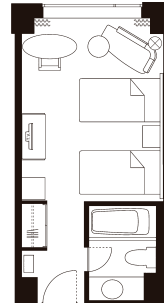

<Superior Floor 30~33F>

Standard Twin

29m²
Bed Size 110 x 200cm