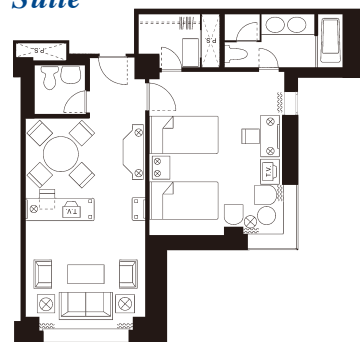

Hotel Okura Kobe

HYOGO, JAPAN.

2-1 Hatoba-cho, Chuo-ku, Kobe, Hyogo 650-8560, Japan
Tel: 81(78)333-0111 Fax: 81(78)333-6673
<http://www.okura.com/hotels/kobe/> e-mail: info@kobe.hotelokura.co.jp

Guest Rooms

Room Type	Rooms	sq.ft.	m²
Standard room (Twin/Double)	162	291~312	27~29
Deluxe room (Twin/Double)	237	398	37
Precious Floor (Twin/Double)	31	291~398	27~29
Superior Floor (Twin/Double)	54	291~398	27~29
Suite	17	829~2454	77~228
Japanese-style room	5	624~1066	58~99

Standard Twin

Standard Double

Deluxe Twin

Deluxe Double

Suite