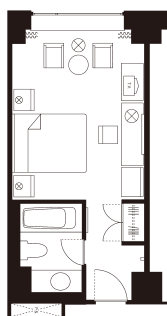

## Guest Rooms

Room Type	Rooms	sq.ft.	m <sup>2</sup>
Standard room (Twin/Double)	162	291~312	27~29
Deluxe room (Twin/Double)	237	398	37
Precious Floor (Twin/Double)	31	291~398	27~29
Superior Floor (Twin/Double)	54	291~398	27~29
Suite	17	829~2454	77~228
Japanese-style room	5	624~1066	58~99

### Standard Twin

29m<sup>2</sup>  
 Bed Size 110 x 200cm

### Standard Double

27~29m<sup>2</sup>  
 Bed Size 160 x 200cm

#### Standard Double

29m<sup>2</sup>  
Bed Size 180 x 200cm