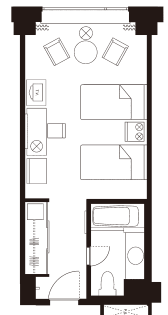

Deluxe Twin

39m²
Bed Size 110 x 200cm