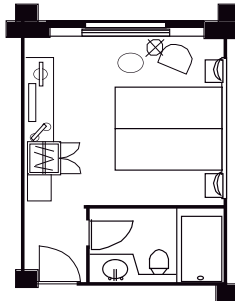

Hollywood Twin

319.7 sq.ft. (29.7m²)
Bed Size 3'61" x 6'66"