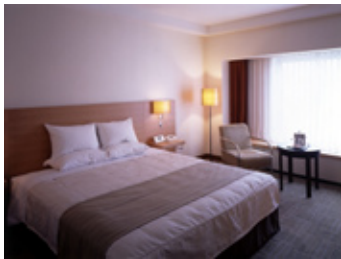

Hotel Okura Sapporo

HOKKAIDO, JAPAN.

Nishi 5-Chome Minami 1-Jo, Chuo-ku Sapporo, Hokkaido 060-0061, Japan
Tel: 81(11)221-2333 Fax: 81(11)221-0819
<http://www.okura.com/hotels/sapporo/> e-mail: gmoffice@sapporo.hotelokura.co.jp

Guest Rooms

Room Type	Rooms	sq.ft.	m²
Double	31	319.7	29.7
Hollywood Twin	31	319.7	29.7
Superior Double	7	390.7	36.3
Superior Twin	45	390.7	36.3
Superior Hollywood Twin	6	390.7	36.3
Executive Double	8	319.7	29.7
Executive Hollywood Twin	6	319.7	29.7
Executive Superior Double	2	390.7	36.3
Executive Superior Twin	8	390.7	36.3
Suite	2	781.5	72.6
Presidential Suite	1	1562.9	145.2

Double

319.7 sq.ft. (29.7m²)
Bed Size 5'97" x 6'66"