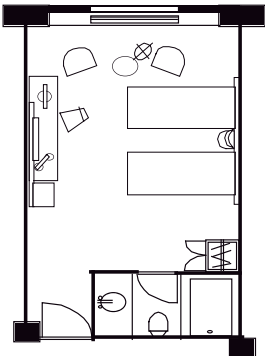

Superior Twin

390.7 sq.ft. (36.3m²)
Bed Size 3'61" x 6'66"