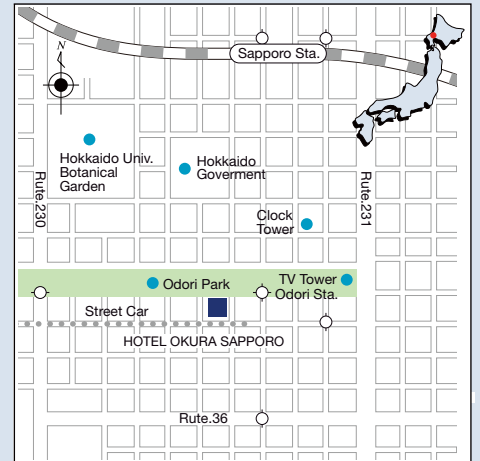

Hotel Okura

SAPPORO

Hotel Okura Sapporo
Nishi 5-Chome Minami 1-Jo, Chuo-ku
Sapporo, Hokkaido 060-0061, Japan
Tel.81(11)221-2333 Fax.81(11)221-0819
http://www.okura.com/hotels/sapporo/
e-mail: gmoffice@sapporo.hotelokura.co.jp

General Information:

Check-In: 13:00 *Check-Out:* 12:00
Credit Cards Accepted: AMEX, VISA, MASTER, DINERS, JCB etc.
Guest Rooms: 147
Buildings: 15 stories
Established: June 2003

Location:

Hotel Okura Sapporo is situated in the heart of downtown Sapporo and located near Odori Park, the Sapporo Clock Tower, and the Old Hokkaido Government Building. It is very convenient for business, sightseeing, and private situation.

Access:

New Chitose Airport: 50 minutes by car or 35 minutes by JR Chitose Line
Sapporo Station: 5 minutes by car
Odori Station: 1 minute on foot

Restaurants:

Japanese: Suginome (Private rooms available)
Chinese: Toh-ka-lin (Private rooms available)
Continental Cuisine: Restaurant Continental

Capacity
70
120
90

Bar & Lounge:

Bar Okura
Lounge Precious

Capacity
32
30

Facilities & Services:

Rooms

Air conditioning
Alarm clock
Fax machine (by order)
Hair dryer
International call
Internet
Newspaper
Non-smoking rooms
Pay TV / Satellite TV
Refrigerator

Services

Laundry
Massage
Room service (7:00-23:00)
Safe-deposit box

Other Facilities

Beauty salon
Boutique
Esthetic salon
Florist
Parking lot
Photo studio
Souvenir shop

Recreation

Japanese tea ceremony room

Banquet and Conference Facilities (Total of 7 rooms):

	Capacity				Area	
	Theater	School	Banquet	Reception	m²	sq.ft.
Tribeca	180	120	120	150	250	2691
Fontaine	450	300	250	350	442	4758
Chelsea	150	100	100	120	165	1776
Oak	40	18	30	30	58	624
Maple	20	9	12	—	33	355
Brooklyn	—	—	20	—	48	517
Hudson	—	—	10	—	30	323

For reservations and further information, please contact your nearest Okura Hotels & Resorts Office:

Korea Sales Office: Tel. 82(2)766-5959, Fax. 82(2)766-5964 / Hong Kong Sales Office: Tel. (852)2895-1717, Fax. (852)2895-1909 / Taiwan Sales Office: Tel. 886(2)2706-0365, Fax. 886(2)2706-0009
New York Sales Office: Tel. 1(212)845-0563 / Los Angeles Sales Office: Tel. 1(424)214-1503 / London Sales Office: Tel. (44) 20-7290-5074 / Paris Sales Office: Tel. (33) 1-5367-1027
Frankfurt Sales Office: Tel. (49) 69-13885-124 / Moscow Sales Office: Tel. (7) 495-221-7412