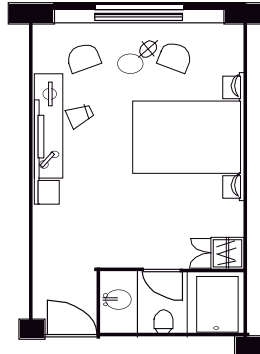

Superior Double

390.7 sq.ft. (36.3m²)
Bed Size 5'97" x 6'66"