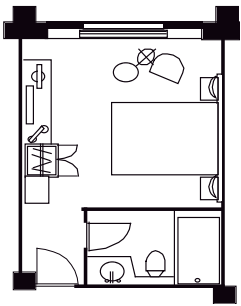

Hotel Okura Sapporo

HOKKAIDO, JAPAN.

Nishi 5-Chome Minami 1-Jo, Chuo-ku Sapporo, Hokkaido 060-0061, Japan
Tel: 81(11)221-2333 Fax: 81(11)221-0819
<http://www.okura.com/hotels/sapporo/> e-mail: gmoffice@sapporo.hotelokura.co.jp

Guest Rooms

Room Type	Rooms	sq.ft.	m²
Double	31	319.7	29.7
Hollywood Twin	31	319.7	29.7
Superior Double	7	390.7	36.3
Superior Twin	45	390.7	36.3
Superior Hollywood Twin	6	390.7	36.3
Executive Double	8	319.7	29.7
Executive Hollywood Twin	6	319.7	29.7
Executive Superior Double	2	390.7	36.3
Executive Superior Twin	8	390.7	36.3
Suite	2	781.5	72.6
Presidential Suite	1	1562.9	145.2

Double

319.7 sq.ft. (29.7m²)
Bed Size 5'97" x 6'66"