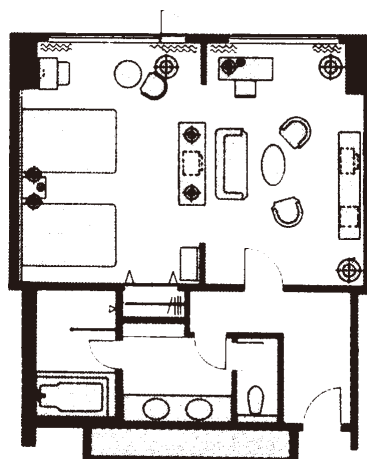

Superior Twin

398.27sq.ft. (37m²)
Bed Size 6'89" x 3'94" (210 x 120cm)

Corner Deluxe Twin

570.49 sq.ft. (53m²)
Bed Size 6'89" x 3'94" (210 x 120cm)

Junior Suite

796.54 sq.ft. (74m²)
Bed Size 6'89" x 4'59" (210 x 140cm)