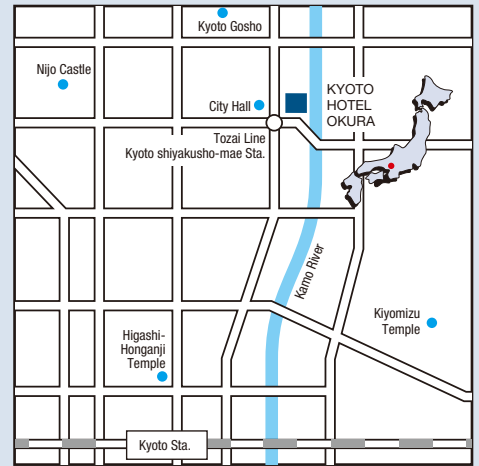

Kyoto Hotel Okura

Kyoto Hotel Okura
Kawaramachi-Oike, Nakagyo-ku, Kyoto
604-8558, Japan
Tel.81(75)211-5111 Fax.81(75)254-2529
http://okura.kyotohotel.co.jp/
e-mail: yoyakuc@kyotohotel.co.jp

General Information:

Check-In: 13:00 Check-Out: 11:00
Credit Cards Accepted: AMEX, UC, DC, VISA, JCB, DINERS
Guest Rooms: 322
Buildings: 16 stories
Established: 1888 (Re-open 1994)

Location:

Located in city center, connected to subway station.

Access:

From JR Kyoto Station by taxi : 15 minutes
From Meishin Expressway, Kyoto Higashi Interchange : 20 minutes
Kyoto Minami Interchange : 30 minutes
From Osaka Airport by airport bus : 70 minutes
From Kansai International Airport by taxi : 90 minutes