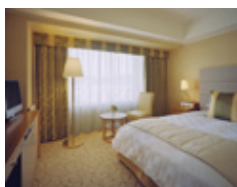

Kyoto Hotel Okura

KYOTO, JAPAN.

Kawaramachi-Oike, Nakagyo-ku, Kyoto 604-8558, Japan
Tel: 81(75)211-5111 Fax: 81(75)254-2529

<http://www.kyotohotel.co.jp/khokura/english/> e-mail: yoyakuc@kyotohotel.co.jp

Guest Rooms

Room Type	Rooms	sq.ft.	m²
Single	54	237	22
Standard Double	4	398	37
Superior Double	12	398	37
Corner Deluxe Double	8	570	53
Standard Twin	24	398	37
Superior Twin	165	398-474	37-44
Corner Deluxe Twin	24	570	53
Family Room A (Up to three persons)	4	474	44
Family Room B (Up to four persons)	2	721	67
Family Room C (Up to three persons)	5	398	37

Executive Floor	Rooms	sq.ft.	m²
Double	2	398	37
Twin	9	398-506	37-47
Junior Suite	6	721-797	67-74
Capital Suite	1	969	90
Royal Suite	1	1,442	134
Imperial Suite	1	3,100	288

Single Room

236.81 sq.ft. (22m²)
Bed Size 6'89" x 4'59" (210 x 140cm)