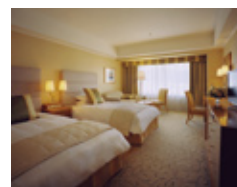

Superior Twin

398.27sq.ft. (37m²)
Bed Size 6'89" x 3'94" (210 x 120cm)