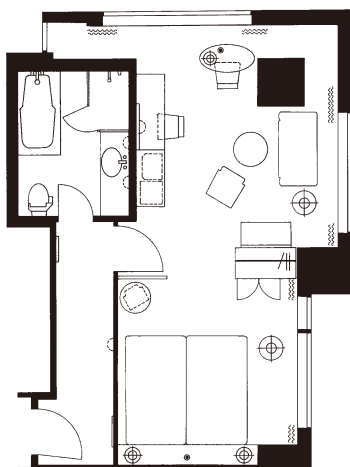

Guest Rooms

Room Type	Rooms	sq.ft.	m ²
Single	54	237	22
Standard Double	4	398	37
Superior Double	12	398	37
Corner Deluxe Double	8	570	53
Standard Twin	24	398	37
Superior Twin	165	398-474	37-44
Corner Deluxe Twin	24	570	53
Family Room A (Up to three persons)	4	474	44
Family Room B (Up to four persons)	2	721	67
Family Room C (Up to three persons)	5	398	37

Executive Floor	Rooms	sq.ft.	m ²
Double	2	398	37
Twin	9	398-506	37-47
Junior Suite	6	721-797	67-74
Capital Suite	1	969	90
Royal Suite	1	1,442	134
Imperial Suite	1	3,100	288

Single Room

236.81 sq.ft. (22m²)
Bed Size 6'89" x 4'59" (210 x 140cm)

Superior Twin

398.27sq.ft. (37m²)
Bed Size 6'89" x 3'94" (210 x 120cm)

Corner Deluxe Twin

570.49 sq.ft. (53m²)
Bed Size 6'89" x 3'94" (210 x 120cm)

Junior Suite

796.54 sq.ft. (74m²)
Bed Size 6'89" x 4'59" (210 x 140cm)