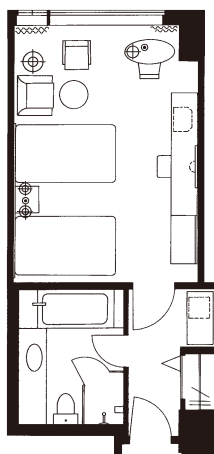

Recreation

Indoor swimming pool

Banquet and Conference Facilities (Total of 13 rooms):

	Capacity				Area	
	Theater	School	Banquet	Reception	m ²	sq.ft.
Apollon	210	100	140	180	220	2368
Gyoun	1500	740	800	1000	1227	13208
Louis	150	90	100	120	153	1647
Suiun	820	460	430	550	659	7094
Kyokusui	260	140	140	180	224	2411
Kobu	210	120	120	150	184	1981
Kongo	190	90	100	120	155	1668
Edinburgh	100	60	50	60	105	1130
Edinburgh Anterior Chamber			14	30	48	516

Guest Rooms

Room Type	Rooms	sq.ft.	m ²
Single	54	237	22
Standard Double	4	398	37
Superior Double	12	398	37
Corner Deluxe Double	8	570	53
Standard Twin	24	398	37
Superior Twin	165	398-474	37-44
Corner Deluxe Twin	24	570	53
Family Room A (Up to three persons)	4	474	44
Family Room B (Up to four persons)	2	721	67
Family Room C (Up to three persons)	5	398	37

Superior Twin

398.27sq.ft. (37m²)
Bed Size 6'89" x 3'94" (210 x 120cm)

Corner Deluxe Twin

570.49 sq.ft. (53m²)
Bed Size 6'89" x 3'94" (210 x 120cm)

Junior Suite

796.54 sq.ft. (74m²)
Bed Size 6'89" x 4'59" (210 x 140cm)