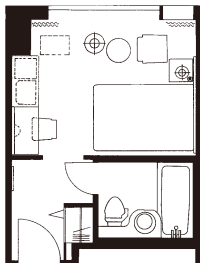

Kyoto Hotel Okura

KYOTO, JAPAN.

Kawaramachi-Oike, Nakagyo-ku, Kyoto 604-8558, Japan
Tel: 81(75)211-5111 Fax: 81(75)254-2529

<http://www.kyotohotel.co.jp/khokura/english/> e-mail: yoyakuc@kyotohotel.co.jp

Guest Rooms

Room Type	Rooms	sq.ft.	m²
Single	54	237	22
Standard Double	4	398	37
Superior Double	12	398	37
Corner Deluxe Double	8	570	53
Standard Twin	24	398	37
Superior Twin	165	398-474	37-44
Corner Deluxe Twin	24	570	53
Family Room A (Up to three persons)	4	474	44
Family Room B (Up to four persons)	2	721	67
Family Room C (Up to three persons)	5	398	37

Executive Floor	Rooms	sq.ft.	m²
Double	2	398	37
Twin	9	398-506	37-47
Junior Suite	6	721-797	67-74
Capital Suite	1	969	90
Royal Suite	1	1,442	134
Imperial Suite	1	3,100	288

Single Room

236.81 sq.ft. (22m²)
Bed Size 6'89" x 4'59" (210 x 140cm)