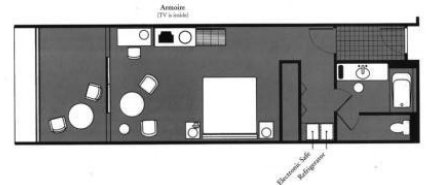

MAKENA BEACH & GOLF RESORT

HAWAII, U.S.A.

5400 Makena Alanui, Wailea-Makena, Maui, HI
Tel: 1(808)874-1111 Fax: 1(808) 879-8763
<http://www.makenaresortmaui.com>

Guest Rooms

Room Square Footage Chart

	1st & 2nd Floor			3rd, 4th & 5th Floor		
	Room	Lanai	Total	Room	Lanai	Total
Ocean Front Suite	1307	387	1694	918	248	1166
Mauka Suite	788	253	1041	702	239	941
Ocean Front	515	120	635	433	106	539
Ocean View Prime	515	120	635	433	106	539
Ocean View	515	120	635	433	106	539
Partial Ocean View	515	120	635	433	106	539

Nalu Room

Makai Room

Honu Room

Makena Suite

Naupaka Suite