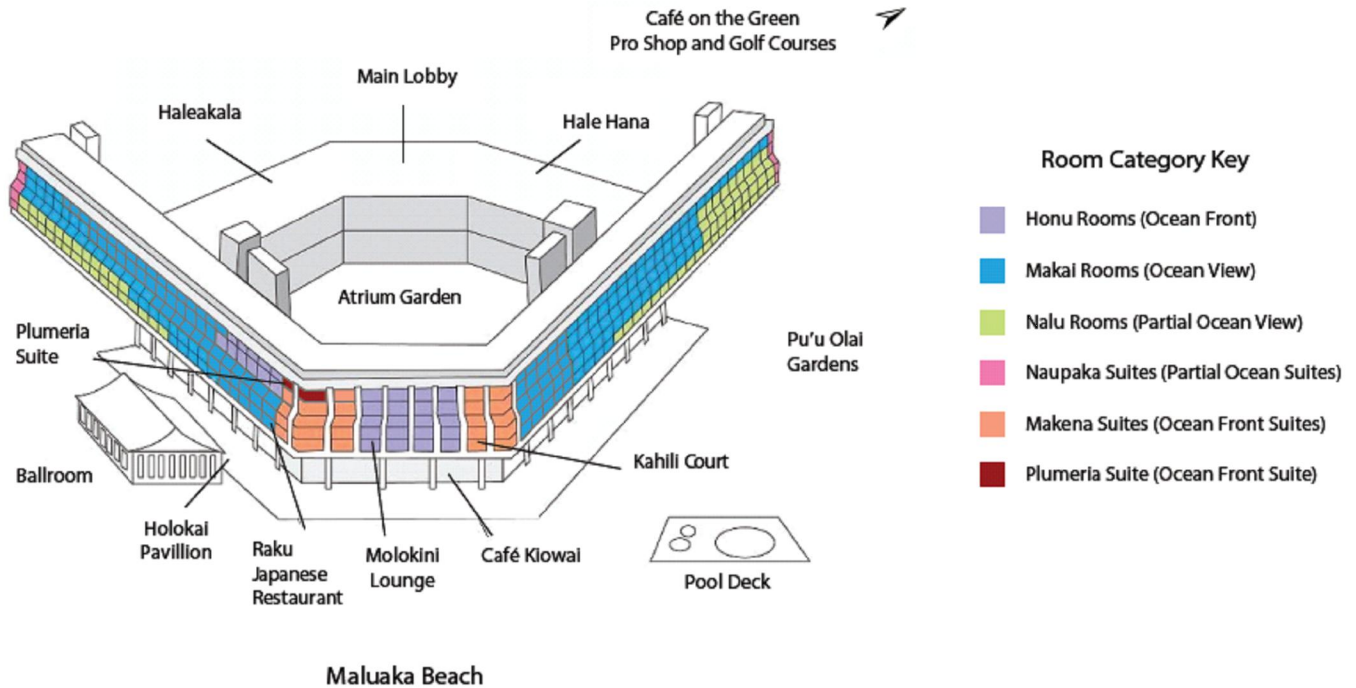

2011 Room Rates

MAKENA BEACH & GOLF RESORT
MAUI, HAWAII

EFFECTIVE APRIL 1, 2011 TO JANUARY 6, 2012

5400 Makena Alanui
Wailea-Makena, Hawaii 96753
United States of America
Tel: 808-874-1111 Fax: 808-879-8763

2011 ROOM & SUITE RATES*

	4/1/2011 to 6/14/2011*	6/15/2011 to 12/22/2011*	Holiday Rates 12/23/2011 to 1/6/2012*
Nalu Partial Ocean View Room	\$249	\$289	\$439
Makai Ocean View Room	\$289	\$329	\$479
Honu Ocean Front Room	\$329	\$389	\$579
Naupaka Partial Ocean View Suite	\$399	\$459	\$679
Makena Ocean Front Suite	\$559	\$659	\$899
Plumeria Suite	\$1,800	\$1,800	\$2,000