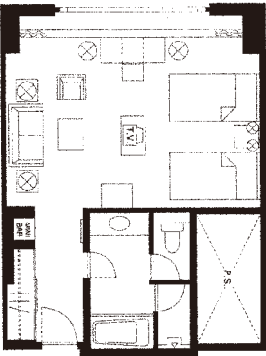

Guest Rooms

Room Type	Rooms	sq.ft.	m ²
Standard Single	77	247	23
Deluxe Single	22	291	27
Standard Twin	121	334	31
Superior Twin	35	377	35
Deluxe Twin	22	538	50
Standard Double	30	291	27
Superior Double	8	473	44
Suite	5	947	88
Symphony Suite	1	1,291	120
Imperial Suite	1	1,657	154

Standard Single

247 sq.ft. (23m²)
 Bed Size 105 x 200cm

Standard Twin

334 sq.ft. (31m²)
 Bed Size 112 x 215cm

Deluxe Twin

538 sq.ft. (50m²)
 Bed Size 121 x 215cm

Suite

947 sq.ft. (88m²)
 Bed Size 121 x 215cm