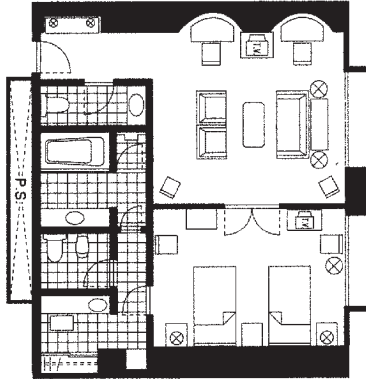

Guest Rooms

Room Type	Rooms	sq.ft.	m ²
Standard Single	77	247	23
Deluxe Single	22	291	27
Standard Twin	121	334	31
Superior Twin	35	377	35
Deluxe Twin	22	538	50
Standard Double	30	291	27
Superior Double	8	473	44
Suite	5	947	88
Symphony Suite	1	1,291	120
Imperial Suite	1	1,657	154

Standard Single

247 sq.ft. (23m²)
 Bed Size 105 x 200cm

Standard Twin

334 sq.ft. (31m²)
 Bed Size 112 x 215cm

Deluxe Twin

538 sq.ft. (50m²)
 Bed Size 121 x 215cm

Suite

947 sq.ft. (88m²)
 Bed Size 121 x 215cm