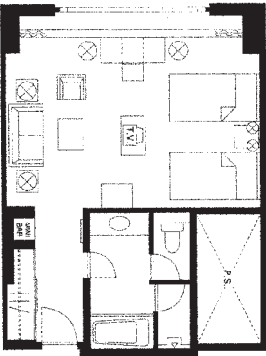

Guest Rooms

Room Type	Rooms	sq.ft.	m ²
Standard Single	77	247	23
Deluxe Single	22	291	27
Standard Twin	121	334	31
Superior Twin	35	377	35
Deluxe Twin	22	538	50
Standard Double	30	291	27
Superior Double	8	473	44
Suite	5	947	88
Symphony Suite	1	1,291	120
Imperial Suite	1	1,657	154

Standard Single

247 sq.ft. (23m²)
 Bed Size 105 x 200cm

Standard Twin

334 sq.ft. (31m²)
 Bed Size 112 x 215cm

Deluxe Twin

538 sq.ft. (50m²)
 Bed Size 121 x 215cm

Suite

947 sq.ft. (88m²)
 Bed Size 121 x 215cm