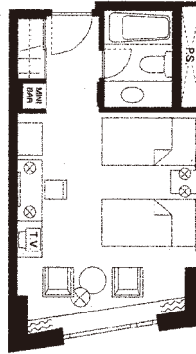

Guest Rooms

Room Type	Rooms	sq.ft.	m ²
Standard Single	77	247	23
Deluxe Single	22	291	27
Standard Twin	121	334	31
Superior Twin	35	377	35
Deluxe Twin	22	538	50
Standard Double	30	291	27
Superior Double	8	473	44
Suite	5	947	88
Symphony Suite	1	1,291	120
Imperial Suite	1	1,657	154

Standard Single

247 sq.ft. (23m²)
 Bed Size 105 x 200cm

Standard Twin

334 sq.ft. (31m²)
 Bed Size 112 x 215cm

Deluxe Twin

538 sq.ft. (50m²)
 Bed Size 121 x 215cm

Suite

947 sq.ft. (88m²)
 Bed Size 121 x 215cm