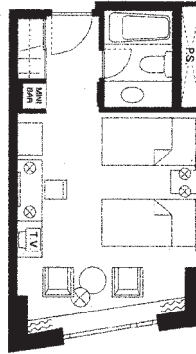

Guest Rooms

Room Type	Rooms	sq.ft.	m ²
Standard Single	77	247	23
Deluxe Single	22	291	27
Standard Twin	121	334	31
Superior Twin	35	377	35
Deluxe Twin	22	538	50
Standard Double	30	291	27
Superior Double	8	473	44
Suite	5	947	88
Symphony Suite	1	1,291	120
Imperial Suite	1	1,657	154

Standard Single

247 sq.ft. (23m²)
 Bed Size 105 x 200cm

Standard Twin

334 sq.ft. (31m²)
 Bed Size 112 x 215cm

Deluxe Twin

538 sq.ft. (50m²)
 Bed Size 121 x 215cm

Suite

947 sq.ft. (88m²)
 Bed Size 121 x 215cm