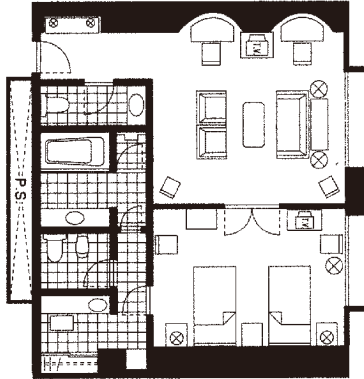

Guest Rooms

Room Type	Rooms	sq.ft.	m ²
Standard Single	77	247	23
Deluxe Single	22	291	27
Standard Twin	121	334	31
Superior Twin	35	377	35
Deluxe Twin	22	538	50
Standard Double	30	291	27
Superior Double	8	473	44
Suite	5	947	88
Symphony Suite	1	1,291	120
Imperial Suite	1	1,657	154

Standard Single

247 sq.ft. (23m²)
 Bed Size 105 x 200cm

Standard Twin

334 sq.ft. (31m²)
 Bed Size 112 x 215cm

Deluxe Twin

538 sq.ft. (50m²)
 Bed Size 121 x 215cm

Suite

947 sq.ft. (88m²)
 Bed Size 121 x 215cm