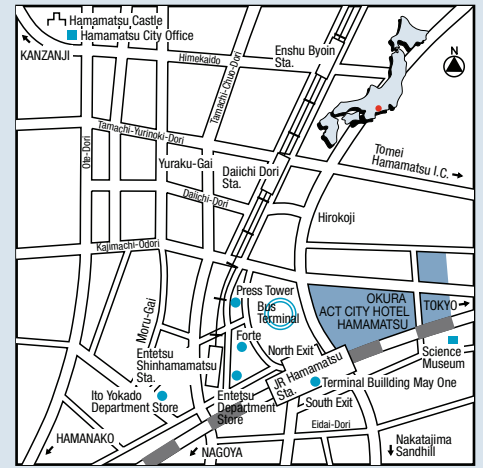

Okura
ACT CITY HOTEL
HAMAMATSU

Okura Act City Hotel Hamamatsu
111-2 Itaya-machi, Naka-ku, Hamamatsu, Shizuoka
430-7733, Japan
Tel.81(53)459-0111 Fax.81(53)458-3374
http://www.act-okura.co.jp/welcome.html
e-mail:info@act-okura.co.jp

General Information: *Check-In: 14:00 Check-Out: 12:00*
Credit Cards Accepted: AMEX, DINERS, JCB, DC, VISA, MASTER, UC, UFJ
Guest Rooms: 322
Building: Act Tower Building 1F-5F, 29F-45F
Established: October 1994

Location: In the center of Hamamatsu city, just a few minutes from Hamamatsu station and one and a half hours by Shinkansen from Tokyo Central Station and Shin-Osaka Station. The hotel is in a 45-story complex building equipped with observatory gallery, cultural and concert halls, conference and seminar centers, events and exhibition hall, shopping arcade and fast food restaurants.

Access: JR Hamamatsu Station: 3 minutes on foot
Tomei Hamamatsu Interchange: 20 minutes by car
Tomei Hamamatsu-Nishi Interchange: 20 minutes by car

Restaurants:

<i>Japanese: Yamazato</i> (Private rooms available)	Capacity	102
<i>Teppanyaki: Sazanka</i> (Private rooms available)		45
<i>Sushi: Yamazato</i>		10
<i>Chinese: Toh-Ka-Lin</i> (Private rooms available)		150
<i>Coffee Shop: Figaro</i>		140

Bar & Lounge:

<i>Sky Lounge: Paganini</i>	Capacity	85
<i>Main Bar: Don Giovanni</i>		56

Facilities & Services:

Rooms

- Air conditioning
- Alarm clock
- Billing inquiry TV system
- Daily newspaper
- Facilities for physically challenged guests
- Hair dryer
- In-room safe
- International call
- Mini-bar/Refrigerator
- Non-smoking rooms
- Pay TV/Satellite TV

Services

- Cloak room
- Currency exchange
- Customers service (Information, sightseeing and other assistance)
- Laundry
- Massage/Shiatsu
- Room service
- Safe-deposit box (Front Reception)

Other Facilities

- Bank
- Congress center
- Cultural and concert halls
- Events & exhibition hall
- Musical Instrument Museum
- Newsstand
- Parking lot (500 cars)
- Pharmacy
- Post office
- Seminar and exchange center
- Shopping arcade

Recreation

- Health Club (w/gym, indoor swimming pool, jet stream pool, sauna, massage, etc.)

Banquet and Conference Facilities (Total of 15 rooms):

	Capacity				Area	
	Theater	School	Banquet	Reception	m²	sq.ft.
Heian	1,260	525	500	1,000	770	8,288
Chelsea	680	330	250	400	460	4,952
Pearl	144	63	64	70	120	1,292
Ruby	140	48	64	60	120	1,292
Sky Banquet	—	—	64	70	152	1,636

For reservations and further information, please contact your nearest Okura Hotels & Resorts Office:

Continental U.S.A. / Canada Toll-free: 1-800-526-2281 / U.S.A. Office Tel: 1-303-404-2137, Fax: 1-303-404-2146 / U.K., France, Germany Toll-free: 00-800-6587-2737
Europe Office (Amsterdam) Tel: 31-20-678-7496, Fax: 31-20-678-7493 / Hong Kong Office Tel: 852-2895-1717, Fax: 852-2895-1909 / Taipei Office Tel: 886-2-2779-0501, Fax: 886-2-2779-0502
Seoul Office Tel: 82-2-766-5959 Fax: 82-2-766-0942