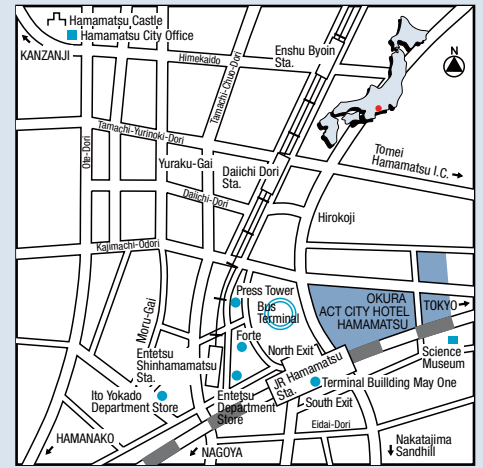

Okura
ACT CITY HOTEL
HAMAMATSU

Okura Act City Hotel Hamamatsu
111-2 Itaya-machi, Naka-ku, Hamamatsu, Shizuoka
430-7733, Japan
Tel.81(53)459-0111 Fax.81(53)458-3374
http://www.act-okura.co.jp/e/
e-mail:info@act-okura.co.jp

General Information: *Check-In:* 14:00 *Check-Out:* 12:00
Credit Cards Accepted: AMEX, DINERS, JCB, DC, VISA, MASTER, UC, UFJ
Guest Rooms: 322
Building: Act Tower Building 1F-5F, 29F-45F
Established: October 1994

Location: In the center of Hamamatsu city, just a few minutes from Hamamatsu station and one and a half hours by Shinkansen from Tokyo Central Station and Shin-Osaka Station. The hotel is in a 45-story complex building equipped with observatory gallery, cultural and concert halls, conference and seminar centers, events and exhibition hall, shopping arcade and fast food restaurants.

Access: JR Hamamatsu Station: 3 minutes on foot
Tomei Hamamatsu Interchange: 20 minutes by car
Tomei Hamamatsu-Nishi Interchange: 20 minutes by car

Restaurants:

<i>Japanese: Yamazato</i> (Private rooms available)	Capacity	102
<i>Teppanyaki: Sazanka</i> (Private rooms available)		45
<i>Sushi: Yamazato</i>		10
<i>Chinese: Toh-Ka-Lin</i> (Private rooms available)		150
<i>Coffee Shop: Figaro</i>		140

Bar & Lounge:

<i>Sky Lounge: Paganini</i>	Capacity	85
<i>Main Bar: Don Giovanni</i>		56

Facilities & Services:

Rooms

- Air conditioning
- Alarm clock
- Daily newspaper
- Facilities for physically challenged guests
- Hair dryer
- In-room safe
- International call
- Mini-bar/Refrigerator
- Non-smoking rooms
- Pay TV/Satellite TV

Services

- Cloak room
- Currency exchange
- Customers service (Information, sightseeing and other assistance)
- Laundry
- Massage/Shiatsu
- Room service
- Safe-deposit box (Front Reception)

Other Facilities

- Bank
- Congress center
- Cultural and concert halls
- Events & exhibition hall
- Musical Instrument Museum
- Newsstand
- Parking lot (500 cars)
- Pharmacy
- Post office
- Seminar and exchange center
- Shopping arcade

Recreation

- Health Club (w/gym, indoor swimming pool, jet stream pool, sauna, massage, etc.)

Banquet and Conference Facilities (Total of 15 rooms):

	Capacity				Area	
	Theater	School	Banquet	Reception	m²	sq.ft.
Heian	1,260	525	500	1,000	770	8,288
Chelsea	680	330	250	400	460	4,952
Pearl	144	63	64	70	120	1,292
Ruby	140	48	64	60	120	1,292
Sky Banquet	—	—	64	70	152	1,636

For reservations and further information, please contact your nearest Okura Hotels & Resorts Office:

Continental U.S.A. / Canada Toll-free: 1-800-526-2281 / U.S.A. Office Tel: 1-303-404-2137, Fax: 1-303-404-2146 / U.K., France, Germany Toll-free: 00-800-6587-2737
Europe Office (Amsterdam) Tel: 31-20-678-7496, Fax: 31-20-678-7493 / Hong Kong Office Tel: 852-2895-1717, Fax: 852-2895-1909 / Taipei Office Tel: 886-2-2706-0365, Fax: 886-2-2706-0009
Seoul Office Tel: 82-2-766-5959 Fax: 82-2-766-5964