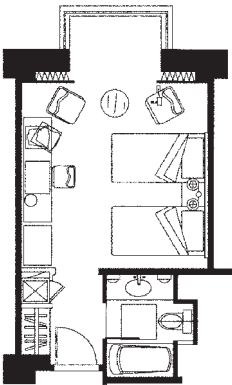

Banquet and Conference Facilities (Total of 12 rooms) :

	<i>Capacity</i>				<i>Area</i>
	<i>Theater</i>	<i>School</i>	<i>Banquet</i>	<i>Reception</i>	<i>m²</i>
Heian	840	560	420	600	891
Ariake	420	294	220	350	469
Asuka	270	144	130	200	295
Cattleya	50	42	40	40	79

Okura Akademia Park Hotel

CHIBA, JAPAN.

2-3-9 Kazusakamatari, Chiba 292-0818, Japan

Tel: 81(438)52-0111 Fax: 81(438)20-5210

<http://www.okura-akademia.com/>

e-mail: okurafront@kap.co.jp

Guest Rooms

Room Type	Rooms	sq.ft.	m ²
Double	27	301.4~322.9	28~39
Twin	64	322.9~441.3	30~41
Deluxe	30	484.3	45
Suite	4	742.7~968.8	69~90
Royal Suite	1	1291.7	120

Double Room

301.4~419.8 sq.ft. (28~39m²)
Bed Size 5'25" x 6'89" (160 x 210cm)

Twin Room

322.9~441.3 sq.ft. (30~41m²)
Bed Size 3'61" x 6'89" (110 x 210cm)

Deluxe Twin

484.3 sq.ft. (45m²)
Bed Size 3'94" x 6'89" (120 x 210cm)

Suite

742.7~968.8 sq.ft. (69~90m²)
Bed Size 3'94" x 6'89" (120 x 210cm)