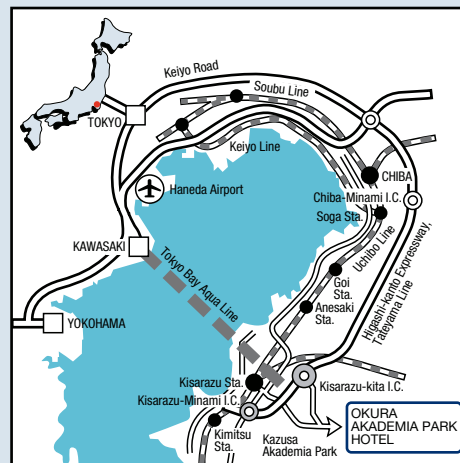

Okura

AKADEMIA PARK HOTEL

Okura Akademia Park Hotel
 2-3-9 Kazusakamatari, Kisarazu, Chiba
 292-0818, Japan
 Tel.81(438)52-0111 Fax.81(438)20-5210
 http://www.okura-akademia.com/
 e-mail: okurafont@kap.co.jp

Location: The Hotel is located in Kisarazu on the east coast of Tokyo Bay and one-hour drive from Tokyo.

Access: New Tokyo International Airport (Narita) : 60 minutes by car
 Tokyo International Airport (Haneda) : 30 minutes by car
 Tokyo station : one-hour by Express Bus through Tokyo Bay Aqua Line
 Kisarazu Station : 15 minutes by car or bus