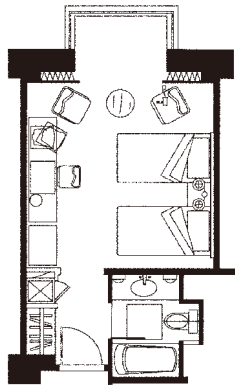

Room Type	Rooms	sq.ft.	m ²
Double	28	301.4~322.9	28~39
Twin	63	322.9~441.3	30~41
Deluxe	28	484.3	45
Suite	4	742.7~968.8	69~90
Royal Suite	1	1291.7	120

Double Room

301.4~419.8 sq.ft. (28~39m²)
Bed Size 5'25" x 6'89" (160 x 210cm)

Twin Room

322.9~441.3 sq.ft. (30~41m²)
Bed Size 3'61" x 6'89" (110 x 210cm)

Deluxe Twin

484.3 sq.ft. (45m²)
Bed Size 3'94" x 6'89" (120 x 210cm)

Suite

742.7~968.8 sq.ft. (69~90m²)
Bed Size 3'94" x 6'89" (120 x 210cm)