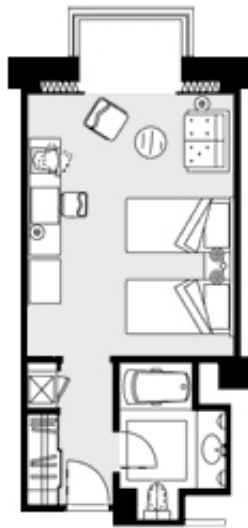

Banquet and Conference Facilities (Total of 12 rooms) :

	<i>Capacity</i>				<i>Area</i>
	<i>Theater</i>	<i>School</i>	<i>Banquet</i>	<i>Reception</i>	<i>m²</i>
Heian	840	560	420	600	891
Ariake	420	294	200	350	469
Asuka	270	144	120	200	295
Cattleya	50	42	40	40	79

Okura Akademia Park Hotel

CHIBA, JAPAN.
 2-3-9 Kazusakamatari, Chiba 292-0818, Japan
 Tel: 81(438)52-0111 Fax: 81(438)20-5210
<http://www.kap.co.jp/oap/> e-mail: okurafront@kap.co.jp

Guest Rooms

Room Type	Rooms	sq.ft.	m ²
Double	28	301.4~322.9	28~39
Twin	63	322.9~441.3	30~41
Deluxe	28	484.3	45
Suite	3	742.7~968.8	69~90
Royal Suite	1	1291.7	120

Double Room

301.4~419.8 sq.ft. (28~39m²)
 Bed Size 5'25" x 6'89" (160 x 210cm)

Twin Room

322.9~441.3 sq.ft. (30~41m²)
 Bed Size 3'61" x 6'89" (110 x 210cm)

Deluxe Twin

484.3 sq.ft. (45m²)
 Bed Size 3'94" x 6'89" (120 x 210cm)

Suite

742.7~968.8 sq.ft. (69~90m²)
 Bed Size 3'94" x 6'89" (120 x 210cm)