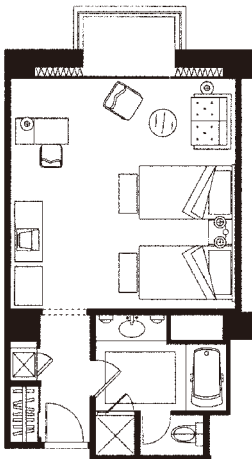

Room Type	Rooms	sq.ft.	m ²
Double	28	301.4~322.9	28~39
Twin	63	322.9~441.3	30~41
Deluxe	28	484.3	45
Suite	4	742.7~968.8	69~90
Royal Suite	1	1291.7	120

Double Room

301.4~419.8 sq.ft. (28~39m²)
Bed Size 5'25" x 6'89" (160 x 210cm)

Twin Room

322.9~441.3 sq.ft. (30~41m²)
Bed Size 3'61" x 6'89" (110 x 210cm)

Deluxe Twin

484.3 sq.ft. (45m²)
Bed Size 3'94" x 6'89" (120 x 210cm)

Suite

742.7~968.8 sq.ft. (69~90m²)
Bed Size 3'94" x 6'89" (120 x 210cm)