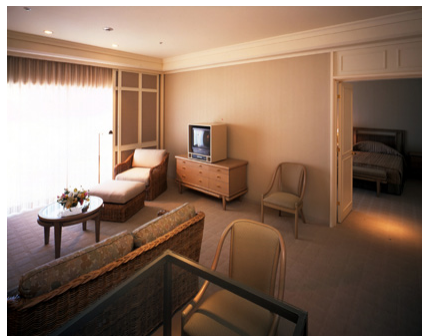

Suite

742.7~968.8 sq.ft. (69~90m²)
Bed Size 3'94" x 6'89" (120 x 210cm)