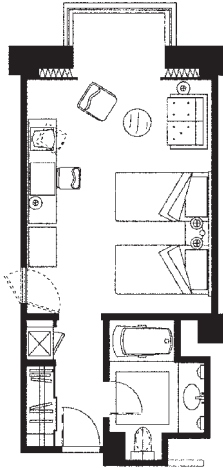

Banquet and Conference Facilities (Total of 12 rooms) :

	<i>Capacity</i>				<i>Area</i>
	<i>Theater</i>	<i>School</i>	<i>Banquet</i>	<i>Reception</i>	<i>m²</i>
Heian	840	560	420	600	891
Ariake	420	294	220	350	469
Asuka	270	144	130	200	295
Cattleya	50	42	40	40	79

Okura Akademia Park Hotel

CHIBA, JAPAN.

2-3-9 Kazusakamatari, Chiba 292-0818, Japan

Tel: 81(438)52-0111 Fax: 81(438)20-5210

<http://www.okura-akademia.com/>

e-mail: okurafront@kap.co.jp

Guest Rooms

Room Type	Rooms	sq.ft.	m ²
Double	27	301.4~322.9	28~39
Twin	64	322.9~441.3	30~41
Deluxe	30	484.3	45
Suite	4	742.7~968.8	69~90
Royal Suite	1	1291.7	120

Double Room

301.4~419.8 sq.ft. (28~39m²)
Bed Size 5'25" x 6'89" (160 x 210cm)

Twin Room

322.9~441.3 sq.ft. (30~41m²)
Bed Size 3'61" x 6'89" (110 x 210cm)

Deluxe Twin

484.3 sq.ft. (45m²)
Bed Size 3'94" x 6'89" (120 x 210cm)

Suite

742.7~968.8 sq.ft. (69~90m²)
Bed Size 3'94" x 6'89" (120 x 210cm)