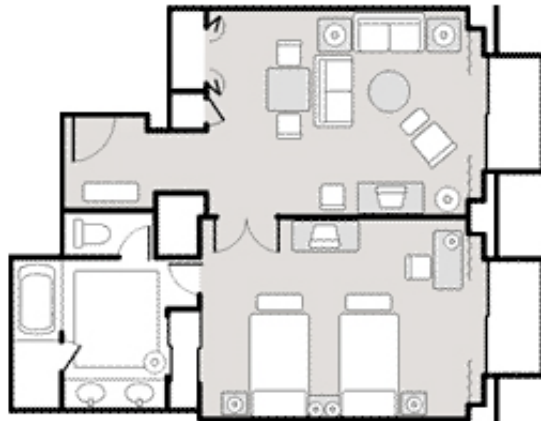

Banquet and Conference Facilities (Total of 12 rooms) :

	<i>Capacity</i>				<i>Area</i>
	<i>Theater</i>	<i>School</i>	<i>Banquet</i>	<i>Reception</i>	<i>m²</i>
Heian	840	560	420	600	891
Ariake	420	294	200	350	469
Asuka	270	144	120	200	295
Cattleya	50	42	40	40	79

Double Room

301.4~419.8 sq.ft. (28~39m²)
 Bed Size 5'25" x 6'89" (160 x 210cm)

Twin Room

322.9~441.3 sq.ft. (30~41m²)
 Bed Size 3'61" x 6'89" (110 x 210cm)

Deluxe Twin

484.3 sq.ft. (45m²)
 Bed Size 3'94" x 6'89" (120 x 210cm)

Suite

742.7~968.8 sq.ft. (69~90m²)
 Bed Size 3'94" x 6'89" (120 x 210cm)