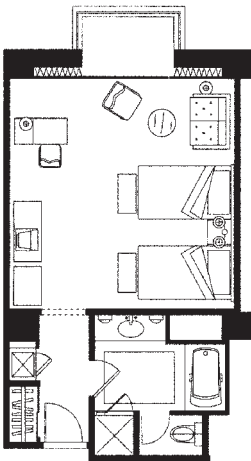

Banquet and Conference Facilities (Total of 12 rooms) :

	<i>Capacity</i>				<i>Area</i>
	<i>Theater</i>	<i>School</i>	<i>Banquet</i>	<i>Reception</i>	<i>m²</i>
Heian	840	560	420	600	891
Ariake	420	294	220	350	469
Asuka	270	144	130	200	295
Cattleya	50	42	40	40	79

Double Room

301.4~419.8 sq.ft. (28~39m²)
Bed Size 5'25" x 6'89" (160 x 210cm)

Twin Room

322.9~441.3 sq.ft. (30~41m²)
Bed Size 3'61" x 6'89" (110 x 210cm)

Deluxe Twin

484.3 sq.ft. (45m²)
Bed Size 3'94" x 6'89" (120 x 210cm)

Suite

742.7~968.8 sq.ft. (69~90m²)
Bed Size 3'94" x 6'89" (120 x 210cm)