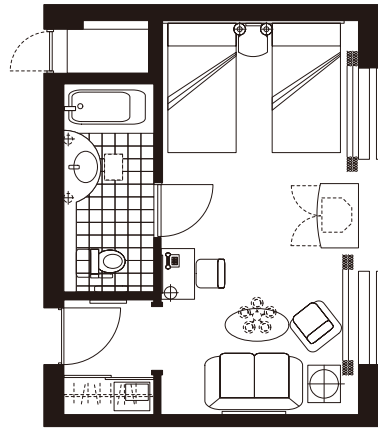

Deluxe Twin Room

322.92sq.ft.(30m²)
Bed Size 3'61" x 6'56"
(110 x 200cm)