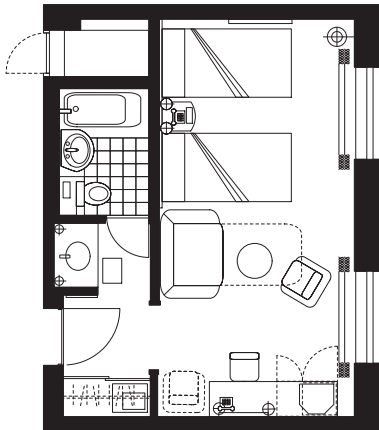

### Standard Single Room

215.28sq.ft.(20m<sup>2</sup>)  
 Bed Size 3'96" x 6'56"  
 (121 x 200cm)

### Standard Double Room

215.28sq.ft.(20m<sup>2</sup>)  
 Bed Size 5'25" x 6'56"  
 (160 x 200cm)

### Standard Twin Room

322.92sq.ft.(30m<sup>2</sup>)  
 Bed Size 3'61" x 6'56"  
 (110 x 200cm)