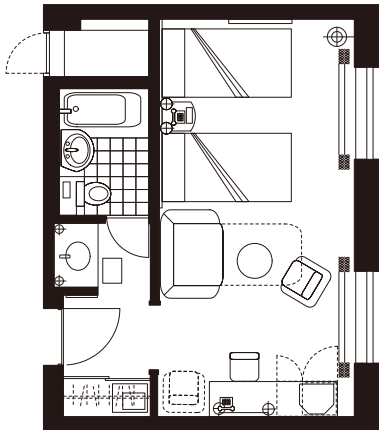

### Standard Single Room

215.28sq.ft.(20m<sup>2</sup>)  
 Bed Size 3'96" x 6'56"  
 (121 x 200cm)

### Standard Double Room

215.28sq.ft.(20m<sup>2</sup>)  
 Bed Size 5'25" x 6'56"  
 (160 x 200cm)

### Standard Twin Room

322.92sq.ft.(30m<sup>2</sup>)  
 Bed Size 3'61" x 6'56"  
 (110 x 200cm)