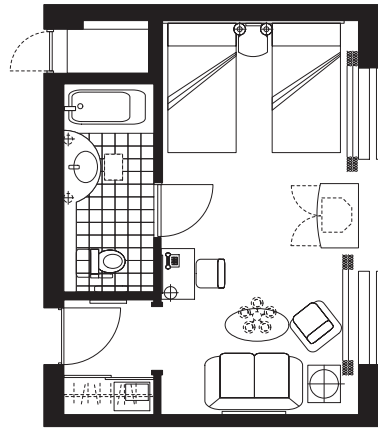

Deluxe Twin Room

322.92sq.ft.(30m²)
Bed Size 3'61" x 6'56"
(110 x 200cm)