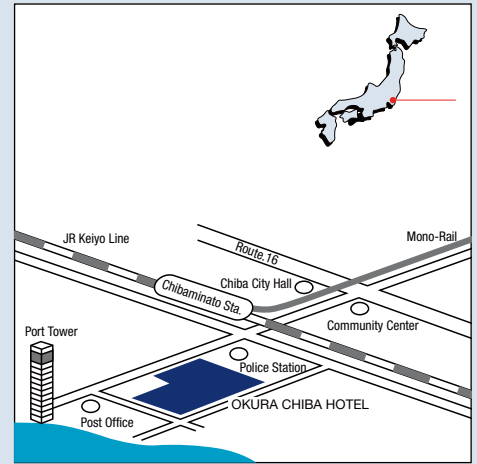

Okura CHIBA HOTEL

Okura Frontier Selection

Okura Chiba Hotel
1-13-3 Chuo-ko, Chuo-ku, Chiba
260-0024, Japan
Tel.81(43)248-1111 Fax.81(43)248-1123
<http://www.okura.com/hotels/chiba/>

General Information: *Check-In:* 15:00 *Check-Out:* 10:00
Credit Cards Accepted: VISA, DINERS, JCB, AMEX, MASTER
Guest Rooms: 84
Buildings: 10 stories
Opening: December 2001

Location: Okura Chiba Hotel is a 15-minute drive from the Wangan Narashino Interchange off the Higashi-Kanto Expressway; 42 minutes by express train from Tokyo Station on the JR Keiyo Line; a 5-minute walk from Chiba Minato Station.

Access: New Tokyo International Airport (Narita): 50 minutes by car
Tokyo International Airport (Haneda): 75 minutes by car
Tokyo Central Station: 50 minutes by JR Keiyo Line
Chiba Minato Station (JR Keiyo Line): 5 minutes on foot