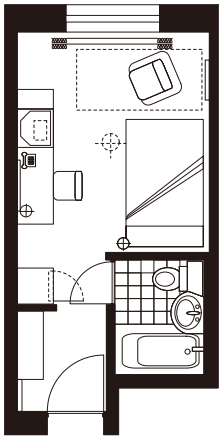

GDS Code : OC

Okura Chiba Hotel

CHIBA, JAPAN.

1-13-3 Chuo-ko, Chuo-ku, Chiba, Chiba 260-0024, Japan
 Tel: 81(43)248-1111 Fax: 81(43)248-1123
<http://www.okura.com/hotels/chiba/>

Guest Rooms

| Room Type | Rooms | sq.ft. | m ² |
|-----------------|-------|--------|----------------|
| Business Single | 8 | 161 | 15 |
| Standard Single | 24 | 215 | 20 |
| Standard Twin | 9 | 323 | 30 |
| Standard Double | 28 | 215 | 20 |
| Deluxe Twin | 3 | 323 | 30 |
| Deluxe Double | 2 | 323 | 30 |

Standard Single Room

215.28sq.ft.(20m²)
 Bed Size 3'96" x 6'56"
 (121 x 200cm)

Standard Double Room

215.28sq.ft.(20m²)
 Bed Size 5'25" x 6'56"
 (160 x 200cm)

Standard Twin Room

322.92sq.ft.(30m²)
 Bed Size 3'61" x 6'56"
 (110 x 200cm)