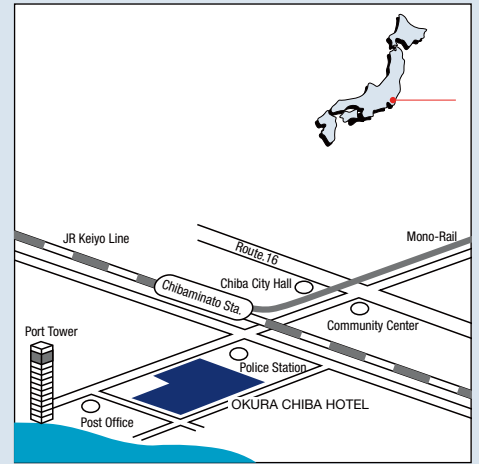

# Okura CHIBA HOTEL

Okura Frontier Selection

Okura Chiba Hotel  
1-13-3 Chuo-ko, Chuo-ku, Chiba  
260-0024, Japan  
Tel.81(43)248-1111 Fax.81(43)248-1123  
<http://www.okura.com/hotels/chiba/>

**General Information:** *Check-In:* 15:00 *Check-Out:* 10:00  
*Credit Cards Accepted:* VISA, DINERS, JCB, AMEX, MASTER  
*Guest Rooms:* 84  
*Buildings:* 10 stories  
*Opening:* December 2001

**Location:** Okura Chiba Hotel is a 15-minute drive from the Wangan Narashino Interchange off the Higashi-Kanto Expressway; 42 minutes by express train from Tokyo Station on the JR Keiyo Line; a 5-minute walk from Chiba Minato Station.

**Access:** New Tokyo International Airport (Narita): 50 minutes by car  
Tokyo International Airport (Haneda): 75 minutes by car  
Tokyo Central Station: 50 minutes by JR Keiyo Line  
Chiba Minato Station (JR Keiyo Line): 5 minutes on foot

GDS Code : OC