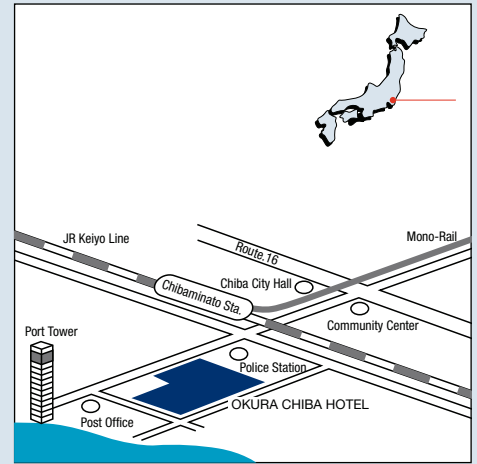

# Okura CHIBA HOTEL

Okura Frontier Selection

Okura Chiba Hotel  
1-13-3 Chuo-ko, Chuo-ku, Chiba  
260-0024, Japan  
Tel.81(43)248-1111 Fax.81(43)248-1123  
<http://www.okura-chiba.com/>

**General Information:** *Check-In:* 15:00 *Check-Out:* 10:00  
*Credit Cards Accepted:* VISA, DINERS, JCB, AMEX, MASTER  
*Guest Rooms:* 84  
*Buildings:* 10 stories  
*Opening:* December 2001

**Location:** Okura Chiba Hotel is a 15-minute drive from the Wangan Narashino Interchange off the Higashi-Kanto Expressway; 42 minutes by express train from Tokyo Station on the JR Keiyo Line; a 5-minute walk from Chiba Minato Station.

**Access:** New Tokyo International Airport (Narita): 50 minutes by car  
Tokyo International Airport (Haneda): 75 minutes by car  
Tokyo Central Station: 50 minutes by JR Keiyo Line  
Chiba Minato Station (JR Keiyo Line): 5 minutes on foot

GDS Code : OC