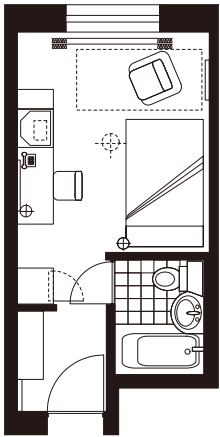

### Standard Single Room

215.28sq.ft.(20m<sup>2</sup>)  
 Bed Size 3'96" x 6'56"  
 (121 x 200cm)

### Standard Double Room

215.28sq.ft.(20m<sup>2</sup>)  
 Bed Size 5'25" x 6'56"  
 (160 x 200cm)

### Standard Twin Room

322.92sq.ft.(30m<sup>2</sup>)  
 Bed Size 3'61" x 6'56"  
 (110 x 200cm)