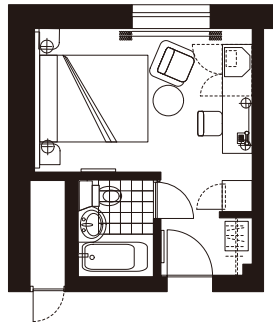

## Guest Rooms

Room Type	Rooms	sq.ft.	m <sup>2</sup>
Business Single	8	161	15
Standard Single	24	215	20
Standard Twin	9	323	30
Standard Double	28	215	20
Deluxe Twin	3	323	30
Deluxe Double	2	323	30

### Standard Single Room

215.28sq.ft.(20m<sup>2</sup>)  
 Bed Size 3'96" x 6'56"  
 (121 x 200cm)

### Standard Double Room

215.28sq.ft.(20m<sup>2</sup>)  
 Bed Size 5'25" x 6'56"  
 (160 x 200cm)

### Standard Twin Room

322.92sq.ft.(30m<sup>2</sup>)  
 Bed Size 3'61" x 6'56"  
 (110 x 200cm)