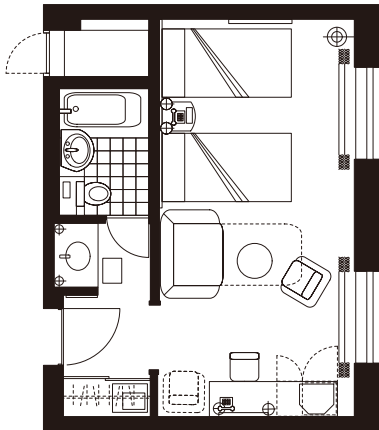

Standard Single Room

215.28sq.ft.(20m²)
 Bed Size 3'96" x 6'56"
 (121 x 200cm)

Standard Double Room

215.28sq.ft.(20m²)
 Bed Size 5'25" x 6'56"
 (160 x 200cm)

Standard Twin Room

322.92sq.ft.(30m²)
 Bed Size 3'61" x 6'56"
 (110 x 200cm)

Deluxe Twin Room

322.92sq.ft.(30m²)
 Bed Size 3'61" x 6'56"
 (110 x 200cm)