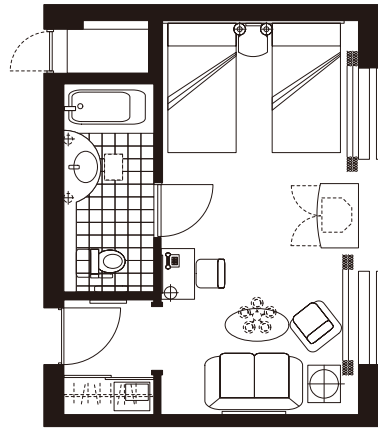

Standard Single Room

215.28sq.ft.(20m²)
 Bed Size 3'96" x 6'56"
 (121 x 200cm)

Standard Double Room

215.28sq.ft.(20m²)
 Bed Size 5'25" x 6'56"
 (160 x 200cm)

Standard Twin Room

322.92sq.ft.(30m²)
 Bed Size 3'61" x 6'56"
 (110 x 200cm)

Deluxe Twin Room

322.92sq.ft.(30m²)
 Bed Size 3'61" x 6'56"
 (110 x 200cm)