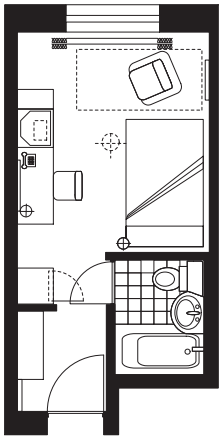

### Standard Single Room

215.28sq.ft.(20m<sup>2</sup>)  
 Bed Size 3'96" x 6'56"  
 (121 x 200cm)

### Standard Double Room

215.28sq.ft.(20m<sup>2</sup>)  
 Bed Size 5'25" x 6'56"  
 (160 x 200cm)

### Standard Twin Room

322.92sq.ft.(30m<sup>2</sup>)  
 Bed Size 3'61" x 6'56"  
 (110 x 200cm)