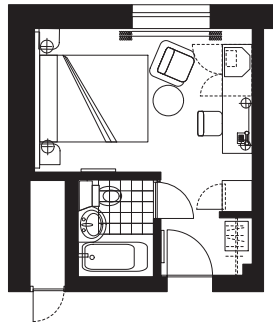

## Guest Rooms

Room Type	Rooms	sq.ft.	m <sup>2</sup>
Business Single	8	161	15
Standard Single	24	215	20
Standard Twin	9	323	30
Standard Double	28	215	20
Deluxe Twin	3	323	30
Deluxe Double	2	323	30

### Standard Single Room

215.28sq.ft.(20m<sup>2</sup>)  
 Bed Size 3'96" x 6'56"  
 (121 x 200cm)

### Standard Double Room

215.28sq.ft.(20m<sup>2</sup>)  
 Bed Size 5'25" x 6'56"  
 (160 x 200cm)

### Standard Twin Room

322.92sq.ft.(30m<sup>2</sup>)  
 Bed Size 3'61" x 6'56"  
 (110 x 200cm)