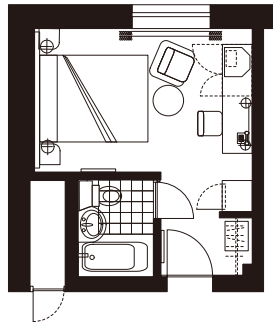

GDS Code : OC

Okura Chiba Hotel

CHIBA, JAPAN.

1-13-3 Chuo-ko, Chuo-ku, Chiba, Chiba 260-0024, Japan
 Tel: 81(43)248-1111 Fax: 81(43)248-1123
<http://www.okura.com/hotels/chiba/>

Guest Rooms

| Room Type | Rooms | sq.ft. | m ² |
|-----------------|-------|--------|----------------|
| Business Single | 8 | 161 | 15 |
| Standard Single | 24 | 215 | 20 |
| Standard Twin | 9 | 323 | 30 |
| Standard Double | 28 | 215 | 20 |
| Deluxe Twin | 3 | 323 | 30 |
| Deluxe Double | 2 | 323 | 30 |

Standard Single Room

215.28sq.ft.(20m²)
 Bed Size 3'96" x 6'56"
 (121 x 200cm)

Standard Double Room

215.28sq.ft.(20m²)
 Bed Size 5'25" x 6'56"
 (160 x 200cm)

Standard Twin Room

322.92sq.ft.(30m²)
 Bed Size 3'61" x 6'56"
 (110 x 200cm)