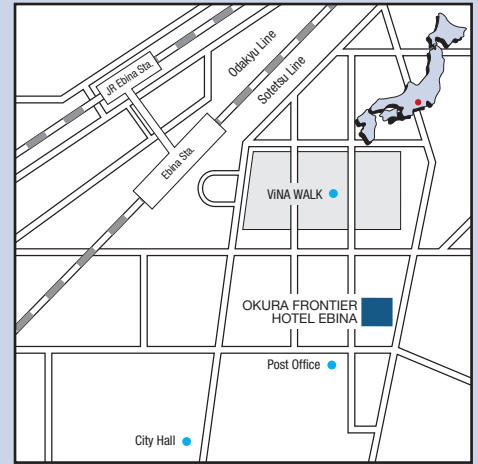

OKURA FRONTIER HOTEL EBINA

Okura Frontier Selection

Okura Frontier Hotel Ebina
2-9-50 Chuo, Ebina, Kanagawa
243-0432, Japan
Tel.81(46)235-4411 Fax.81(46)235-9812
http://www.okura-ebina.co.jp/
e-mail: info@okura-ebina.co.jp

General Information:

Check-In: 14:00 **Check-Out:** 11:00
Credit Cards Accepted: AMEX, VISA, MASTER, MILLION, UC, DINERS, etc
Guest Rooms: 74
Buildings: 7 stories
Established: July 1995

Location:

Yokohama: 35 minutes (By rail)
Tokyo: 60 minutes (By rail)
Shinjuku: 50 minutes (By rail)
Hakone: 90 minutes (By rail)
Kamakura: 60 minutes (By rail)
Odawara: 60 minutes (By rail)

Access:

By car-25 minutes from the Atsugi Interchange off the Tomei Expressway
30 minutes from the Yokohama-Machida Interchange off the Tomei Expressway
By rail-A 5-minute walk from Ebina Station on the Odakyu, Sobetsu and JR Sagami Line