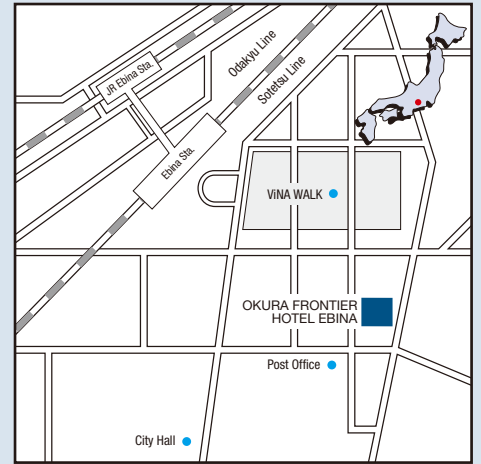

OKURA FRONTIER HOTEL EBINA

Okura Frontier Selection

Okura Frontier Hotel Ebina
2-9-50 Chuo, Ebina, Kanagawa
243-0432, Japan
Tel.81(46)235-4411 Fax.81(46)235-9812
http://www.okura.com/hotels/ebina/
e-mail: info@okura-ebina.co.jp

General Information:

Check-In: 14:00 Check-Out: 11:00
Credit Cards Accepted: AMEX, VISA, MASTER, MILLION, UC, DINERS, etc
Guest Rooms: 74
Buildings: 7 stories
Established: July 1995

Location:

Yokohama: 35 minutes (By rail)
Tokyo: 60 minutes (By rail)
Shinjuku: 50 minutes (By rail)
Hakone: 90 minutes (By rail)
Kamakura: 60 minutes (By rail)
Odawara: 60 minutes (By rail)

Access:

By car-10 minutes from the Ebina Interchange off the Ken-o Expressway
By rail-A 5-minute walk from Ebina Station on the Odakyu ,Sotetsu and JR Sagami Line

Restaurants:

Japanese: Shiki (Private rooms available)
Café & Restaurant: Alouette(Private rooms available)

Capacity
104
70

Bars:

The Lounge
Karaoke-Box(Private rooms available)

Capacity
43
30

Facilities & Services:

Rooms

Air conditioning
Alarm clock
Billing inquiry TV system
Facilities for physically challenged guests
Hair dryer
In-room safe
International call
Non-smoking rooms
Pay TV/Satellite TV
Refrigerator

Services

Currency exchange
Laundry
Safe-deposit box

Other Facilities

Bakery shop
Beauty shop
Parking lot

Recreation

Health Club

Banquet and Conference Facilities (Total of 6 rooms):

	Capacity				Area	
	Theater	School	Banquet	Reception	m²	sq.ft.
LA ROSE	550	360	240	400	528	5683
PRIMAVERA	320	180	180	250	330	3552
FLORA	70	50	40	40	82	882
CATTLEYA	70	50	40	40	83	893
IRIS	30	20	20	25	41	441
COSMOS	30	20	20	25	41	441

* CATTLEYA, IRIS, and COSMOS can be connected.

For reservations and further information, please contact your nearest Okura Hotels & Resorts Office:

Continental U.S.A. / Canada Toll-free: 1-800-526-2281 / U.S.A. Office Tel: 1-303-404-2137, Fax: 1-303-404-2146 / U.K., France, Germany Toll-free: 00-800-6587-2737
Europe Office (Amsterdam) Tel: 31-20-678-7496, Fax: 31-20-678-7493 / Hong Kong Office Tel: 852-2895-1717, Fax: 852-2895-1909 / Taipei Office Tel: 886-2-2706-0365, Fax: 886-2-2706-0009
Seoul Office Tel: 82-2-766-5959 Fax: 82-2-766-5964