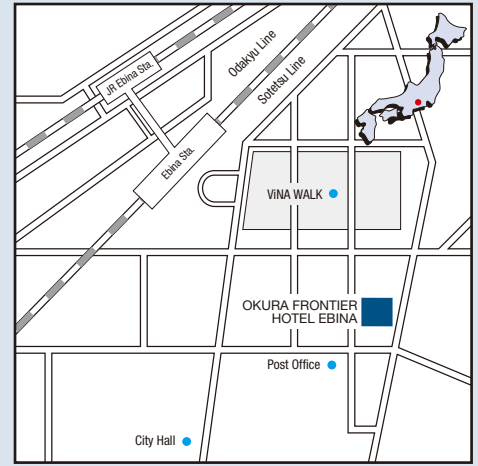

OKURA FRONTIER HOTEL EBINA

Okura Frontier Selection

Okura Frontier Hotel Ebina
2-9-50 Chuo, Ebina, Kanagawa
243-0432, Japan
Tel.81(46)235-4411 Fax.81(46)235-9812
http://www.okura.com/hotels/ebina/
e-mail: info@okura-ebina.co.jp

General Information:

Check-In: 14:00 **Check-Out:** 11:00
Credit Cards Accepted: AMEX, VISA, MASTER, MILLION, UC, DINERS, etc
Guest Rooms: 74
Buildings: 7 stories
Established: July 1995

Location:

Yokohama: 35 minutes (By rail)
Tokyo: 60 minutes (By rail)
Shinjuku: 50 minutes (By rail)
Hakone: 90 minutes (By rail)
Kamakura: 60 minutes (By rail)
Odawara: 60 minutes (By rail)

Access:

By car-10 minutes from the Ebina Interchange off the Ken-o Expressway
By rail-A 5-minute walk from Ebina Station on the Odakyu ,Sotetsu and JR Sagami Line

Restaurants:

Japanese: Shiki (Private rooms available)
Café & Restaurant: Alouette(Private rooms available)

GDS Code : OC