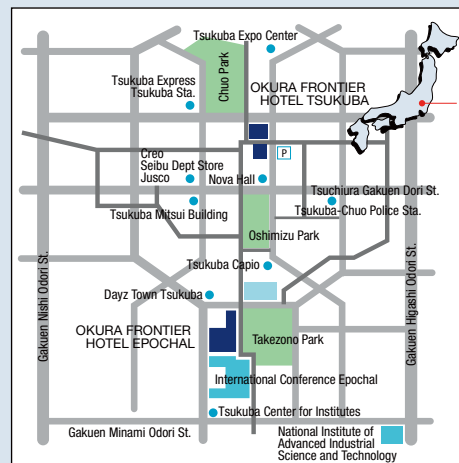

Okura Frontier Hotel Tsukuba

[Main Building]

1-1364-1 Azuma, Tsukuba, Ibaraki 305-0031, Japan

Tel.81(29)852-1112 Fax.81(29)852-5623

[EPOCHAL]

2-20-1 Takezono, Tsukuba, Ibaraki 305-0032, Japan

Tel.81(29)860-7700 Fax.81(29)860-7701

http://www.okura-tsukuba.co.jp/eng/

e-mail: yoyaku@okura-tsukuba.co.jp

General Information:

Check-In: 14:00 Check-Out: 11:00

Credit Cards Accepted: VISA, MASTER, DINERS, JCB, AMEX

Guest Rooms: 350

Buildings: Main Building (11 stories), Annex (5 stories); Epochal (11 stories)

Established: May 1983

Location:

The hotel is located in the heart of Tsukuba, a city rich in its natural surroundings, while at the same time known as a high-tech university town with history. Promenades for leisurely strolling crisscross the city interspersed with a hundred parks, plazas, and green areas that display the natural beauty of the changing of seasons.

Access:

By Car- 90 minutes from Narita International Airport

10 minutes from the Sakura/Tsuchiura Interchange off the Joban Expressway

15 minutes from the Yatabe Interchange

(Express busses also available departing from Tokyo Central Station, Yaesu South Exit, arriving at Tsukuba Center in 65 minutes)

By Rail- 45 minutes from Akihabara Station by Tsukuba Express, two minutes on foot from Tsukuba Station.

60 minutes from Ueno Station on the JR Joban Line; 15 minutes by car from Tsuchiura Station.

Restaurants:

Japanese: Tsukubane (Private rooms available)

Chinese: Toh-Ka-Lin (Private rooms available)

Continental Cuisine: Ciel Bleu

Cafe Terrace: Camellia

Capacity

80

100

40

80

Bar:

Continental

Capacity

40

Facilities & Services:

Rooms

Air conditioning

Alarm clock

Facilities for physically challenged guests

Hair dryer

International call

Internet high-speed access

Mini-bar/Refrigerator

Non-smoking rooms

Pay TV/Satellite TV

Services

Currency exchange

Laundry/Valet service

Massage

Safe-deposit box

Other Facilities

Hair salon

Parking lot

Recreation

Annex Pool Club

(indoor swimming pool, jet stream pool)

Banquet and Conference Facilities (Total of 12 rooms):

	Main Building	Capacity				Area m²
		Theater	School	Banquet	Reception	
3F	Jupiter	350	230	300	500	462
	Venus	-	24	20	30	46
	Tachibana	-	24	20	30	43
4F	Keyaki	-	24	20	30	43
	Matsu	-	-	-	10	26

	Annex	Capacity				Area m²
		Theater	School	Banquet	Reception	
1F	Subaru	580	400	400	800	705
	Hokuto	30	24	30	30	56
2F	Ariake	30	24	30	30	56
	Yubae	30	24	30	30	556

For reservations and further information, please contact your nearest Okura Hotels & Resorts Office:

Continental U.S.A. / Canada Toll-free: 1-800-526-2281 / U.S.A. Office Tel: 1-303-404-2137, Fax: 1-303-404-2146 / U.K., France, Germany Toll-free: 00-800-6587-2737

Europe Office (Amsterdam) Tel: 31-20-678-7496, Fax: 31-20-678-7493 / Hong Kong Office Tel: 852-2895-1717, Fax: 852-2895-1909 / Taipei Office Tel: 886-2-2706-0365, Fax: 886-2-2706-0009

Seoul Office Tel: 82-2-766-5959 Fax: 82-2-766-5964