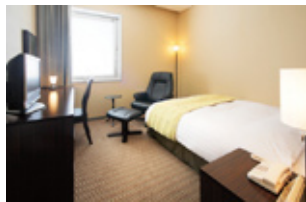

Single Room

191.6sq.ft.(17.8m²)
 Bed Size 1,400x2,030mm~2,050mm

Twin Room

323.0sq.ft.(30m²)
 Bed Size 1,200x2,050mm

Double Room

257.3sq.ft.(23.9m²)
 Bed Size 2,000x2,050mm

Suite Room

898.8sq.ft.(83.5m²)
 Bed Size 2,000x2,150mm