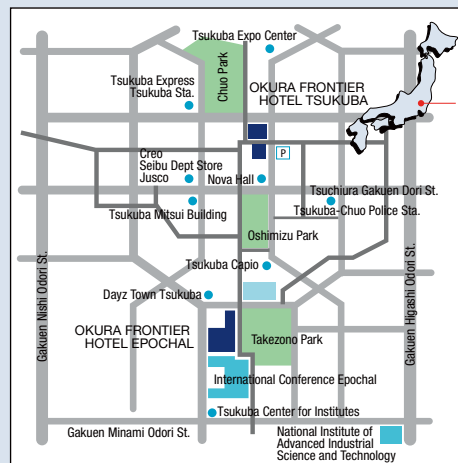

Okura Frontier Hotel Tsukuba

[Main Building]

1-1364-1 Azuma, Tsukuba, Ibaraki 305-0031, Japan

Tel.81(29)852-1112 Fax.81(29)852-5623

[EPOCHAL]

2-20-1 Takezono, Tsukuba, Ibaraki 305-0032, Japan

Tel.81(29)860-7700 Fax.81(29)860-7701

http://www.okura-tsukuba.co.jp/eng/

e-mail: yoyaku@okura-tsukuba.co.jp

General Information:

Check-In: 14:00 *Check-Out:* 11:00

Credit Cards Accepted: VISA, MASTER, DINERS, JCB, AMEX

Guest Rooms: 350

Buildings: Main Building (11 stories), Annex (5 stories); Epochal (11 stories)

Established: May 1983

Location:

The hotel is located in the heart of Tsukuba, a city rich in its natural surroundings, while at the same time known as a high-tech university town with history. Promenades for leisurely strolling crisscross the city interspersed with a hundred parks, plazas, and green areas that display the natural beauty of the changing of seasons.

Access:

By Car- 90 minutes from Narita International Airport

10 minutes from the Sakura/Tsuchiura Interchange off the Joban Expressway

15 minutes from the Yatabe Interchange

(Express busses also available departing from Tokyo Central Station, Yaesu South Exit, arriving at Tsukuba Center in 65 minutes)

By Rail- 45 minutes from Akihabara Station by Tsukuba Express, two minutes on foot from Tsukuba Station.

60 minutes from Ueno Station on the JR Joban Line; 15 minutes by car from Tsuchiura Station.

Restaurants:

Japanese: Tsukubane (Private rooms available)

Chinese: Toh-Ka-Lin (Private rooms available)

Continental Cuisine: Ciel Bleu

Cafe Terrace: Camellia

Capacity

80

100

40

80

Bar:

Continental

Capacity

40

Facilities & Services:

Rooms

Air conditioning

Alarm clock

Facilities for physically challenged guests

Hair dryer

International call

Internet high-speed access

Mini-bar/Refrigerator

Non-smoking rooms

Pay TV/Satellite TV

Services

Currency exchange

Laundry/Valet service

Massage

Safe-deposit box

Other Facilities

Hair salon

Parking lot

Recreation

Annex Pool Club

(indoor swimming pool, jet stream pool)

Banquet and Conference Facilities (Total of 12 rooms):

	Main Building	Capacity				Area m²
		Theater	School	Banquet	Reception	
3F	Jupiter	350	230	300	500	462
	Venus	-	24	20	30	46
	Tachibana	-	24	20	30	43
4F	Keyaki	-	24	20	30	43
	Matsu	-	-	-	10	26

	Annex	Capacity				Area m²
		Theater	School	Banquet	Reception	
1F	Subaru	580	400	400	800	705
	Hokuto	30	24	30	30	56
2F	Ariake	30	24	30	30	56
	Yubae	30	24	30	30	556

For reservations and further information, please contact your nearest Okura Hotels & Resorts Office:

Korea Sales Office: Tel. 82(2)766-5959, Fax. 82(2)766-5964 / Hong Kong Sales Office: Tel. (852)2895-1717, Fax. (852)2895-1909 / Taiwan Sales Office: Tel. 886(2)2706-0365, Fax. 886(2)2706-0009
New York Sales Office: Tel. 1(212)845-0563 / Los Angeles Sales Office: Tel. 1(424)214-1503 / London Sales Office: Tel. (44) 20-7290-5074 / Paris Sales Office: Tel. (33) 1-5367-1027
Frankfurt Sales Office: Tel. (49) 69-13885-124 / Moscow Sales Office: Tel. (7) 495-221-7412