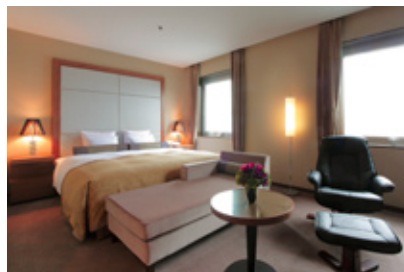

Single Room

191.6sq.ft.(17.8m²)
 Bed Size 1,400x2,030mm~2,050mm

Twin Room

323.0sq.ft.(30m²)
 Bed Size 1,200x2,050mm

Double Room

257.3sq.ft.(23.9m²)
 Bed Size 2,000x2,050mm

Suite Room

898.8sq.ft.(83.5m²)
 Bed Size 2,000x2,150mm