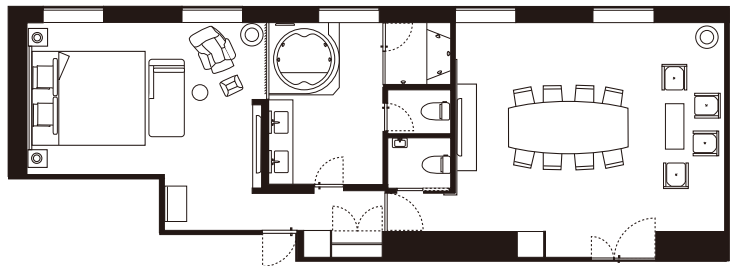

Single Room

191.6sq.ft.(17.8m²)
 Bed Size 1,400x2,030mm~2,050mm

Twin Room

323.0sq.ft.(30m²)
 Bed Size 1,200x2,050mm

Double Room

257.3sq.ft.(23.9m²)
 Bed Size 2,000x2,050mm

Suite Room

898.8sq.ft.(83.5m²)
 Bed Size 2,000x2,150mm