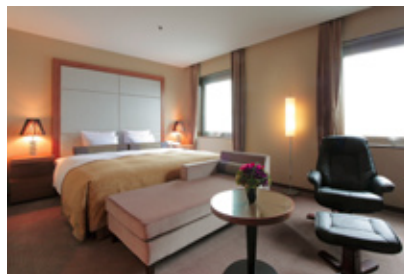

Single Room

191.6sq.ft.(17.8m²)
 Bed Size 1,400x2,030mm~2,050mm

Twin Room

323.0sq.ft.(30m²)
 Bed Size 1,200x2,050mm

Double Room

257.3sq.ft.(23.9m²)
 Bed Size 2,000x2,050mm

Suite Room

898.8sq.ft.(83.5m²)
 Bed Size 2,000x2,150mm