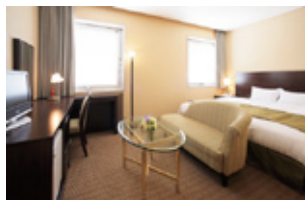

Single Room

191.6sq.ft.(17.8m²)
 Bed Size 1,400x2,030mm~2,050mm

Twin Room

323.0sq.ft.(30m²)
 Bed Size 1,200x2,050mm

Double Room

257.3sq.ft.(23.9m²)
 Bed Size 2,000x2,050mm

Suite Room

898.8sq.ft.(83.5m²)
 Bed Size 2,000x2,150mm