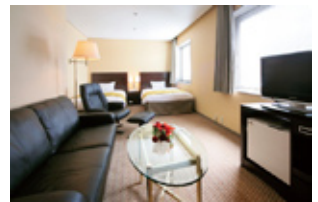

Single Room

191.6sq.ft.(17.8m²)
 Bed Size 1,400x2,030mm~2,050mm

Twin Room

323.0sq.ft.(30m²)
 Bed Size 1,200x2,050mm

Double Room

257.3sq.ft.(23.9m²)
 Bed Size 2,000x2,050mm

Suite Room

898.8sq.ft.(83.5m²)
 Bed Size 2,000x2,150mm