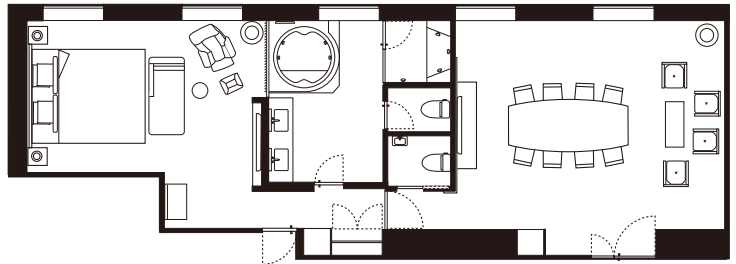

Single Room

191.6sq.ft.(17.8m²)
 Bed Size 1,400x2,030mm~2,050mm

Twin Room

323.0sq.ft.(30m²)
 Bed Size 1,200x2,050mm

Double Room

257.3sq.ft.(23.9m²)
 Bed Size 2,000x2,050mm

Suite Room

898.8sq.ft.(83.5m²)
 Bed Size 2,000x2,150mm