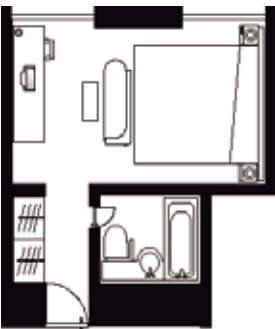

Single Room

191.6sq.ft.(17.8m²)
 Bed Size 1,400x2,030mm~2,050mm

Twin Room

323.0sq.ft.(30m²)
 Bed Size 1,200x2,050mm

Double Room

257.3sq.ft.(23.9m²)
 Bed Size 2,000x2,050mm

Suite Room

898.8sq.ft.(83.5m²)
 Bed Size 2,000x2,150mm